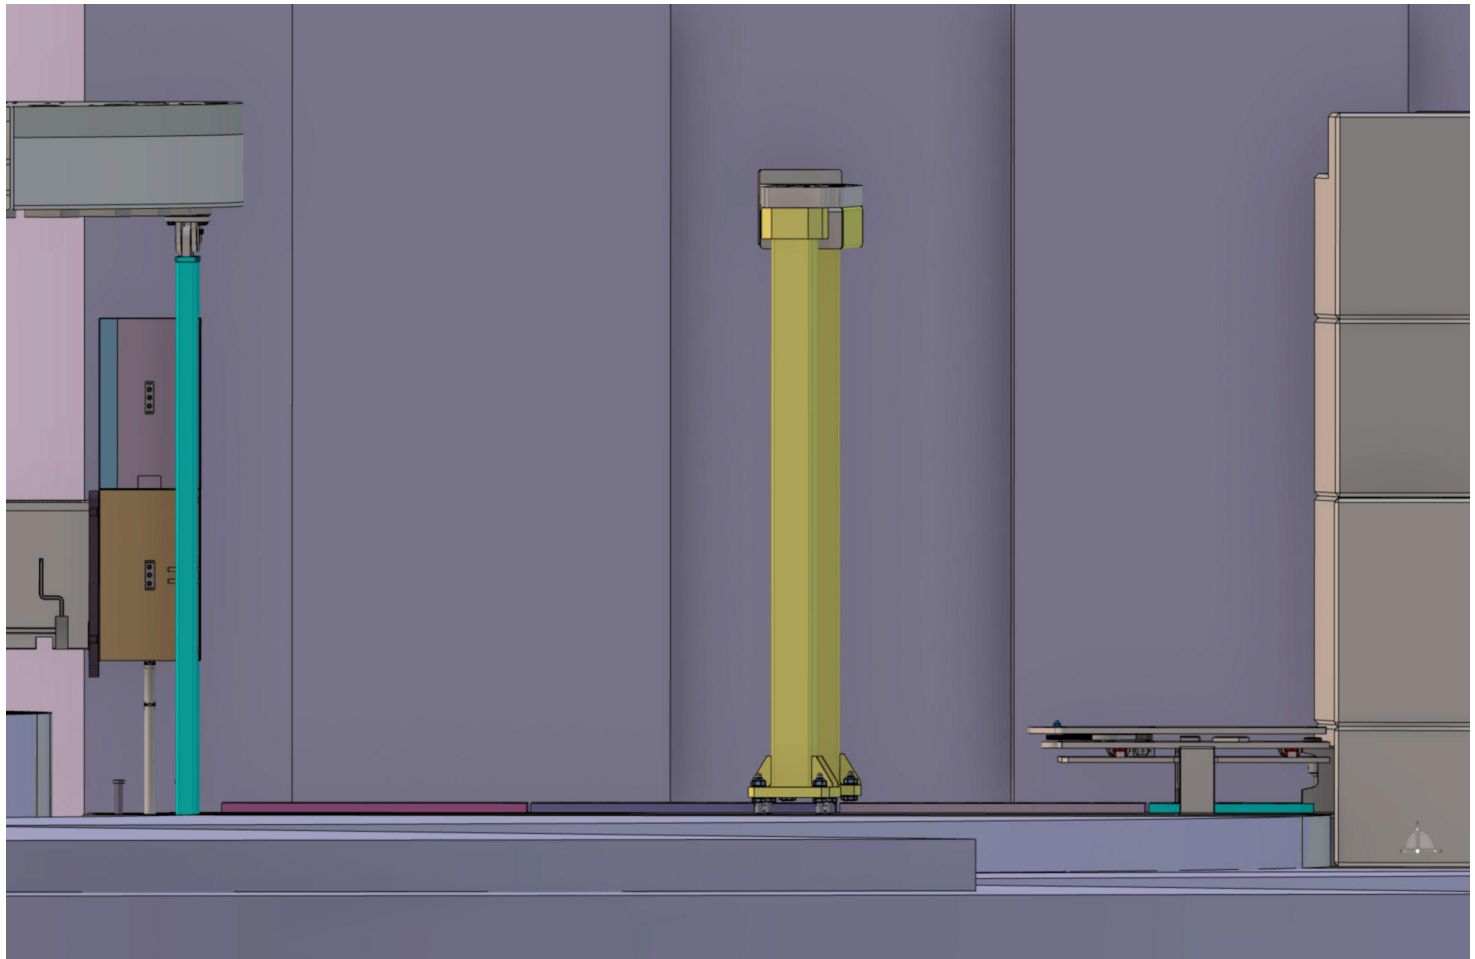

Estia in-bunker installation