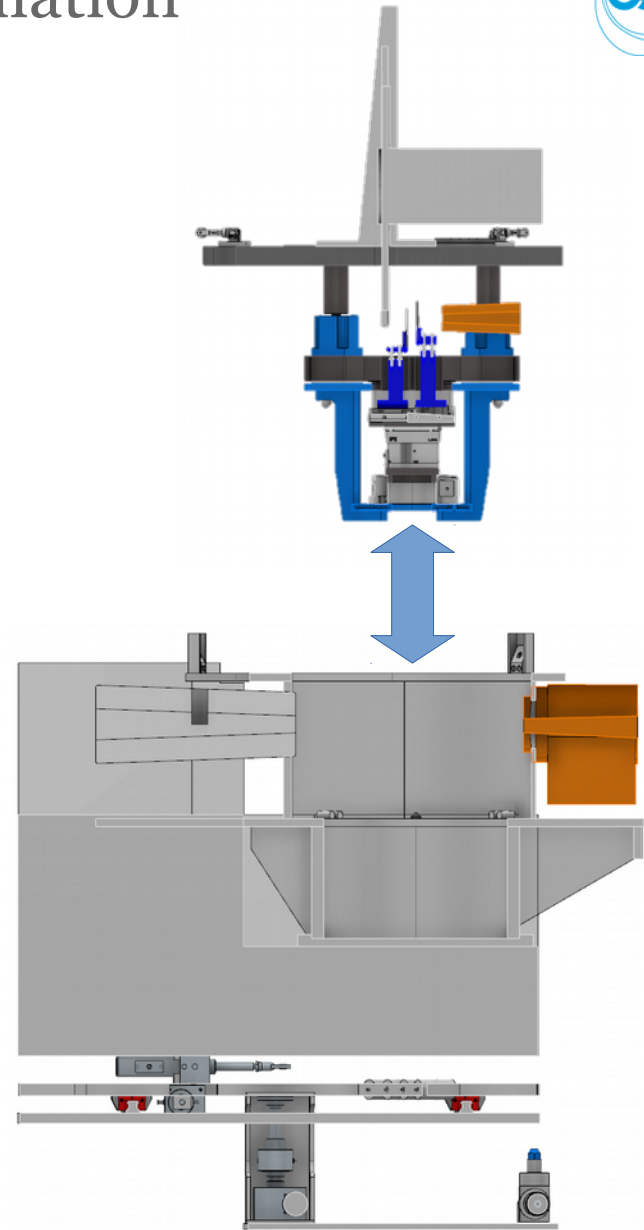

Chopper and VS Installation – Full RH