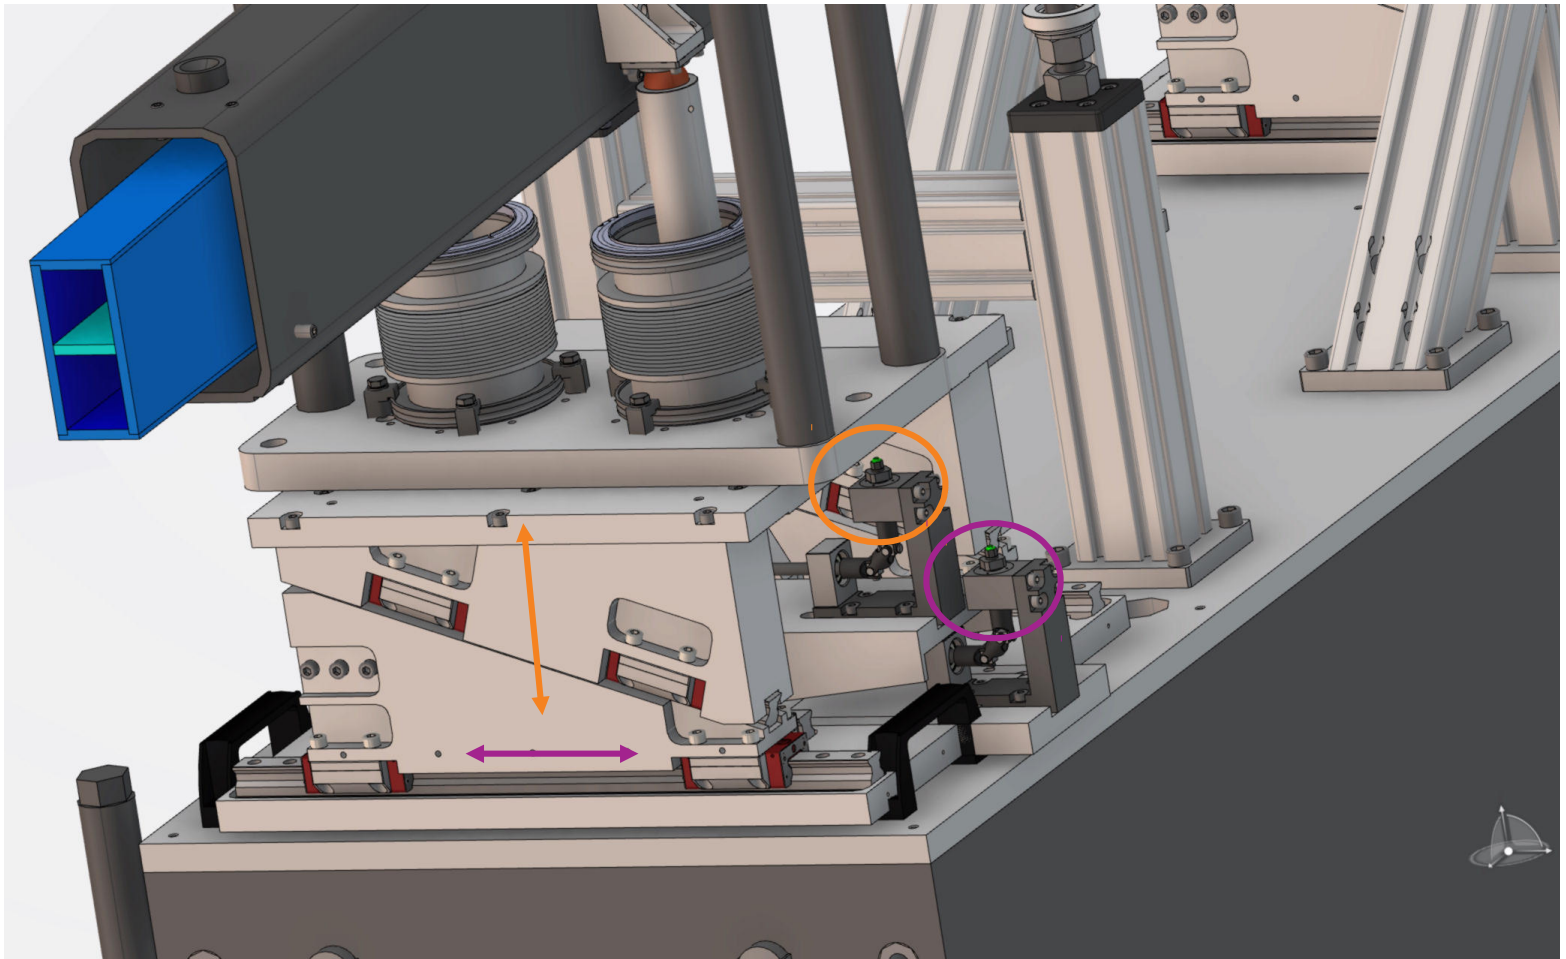

# ESTIA – In-Bunker component design and RH

ESS RH Workshop

- Estia Instrument Overview
- In-Bunker installation Overview
  
- In-Bunker feeder
  - Design overview
  - System installation and removal (RH I)
  - Guide installation and reference measurement
  - Guide adjustment (RH II)
  
- Chopper Pit
  - Design overview
  - Chopper and Virtual Source cage (RH II)
  - Base and collimator structure (RH I) with adjustment (RH II)
  
- Bunker Wall Feedthrough
  - Access to collimator insert (RH II)
  
- Questions

# Feeder Guide Installation