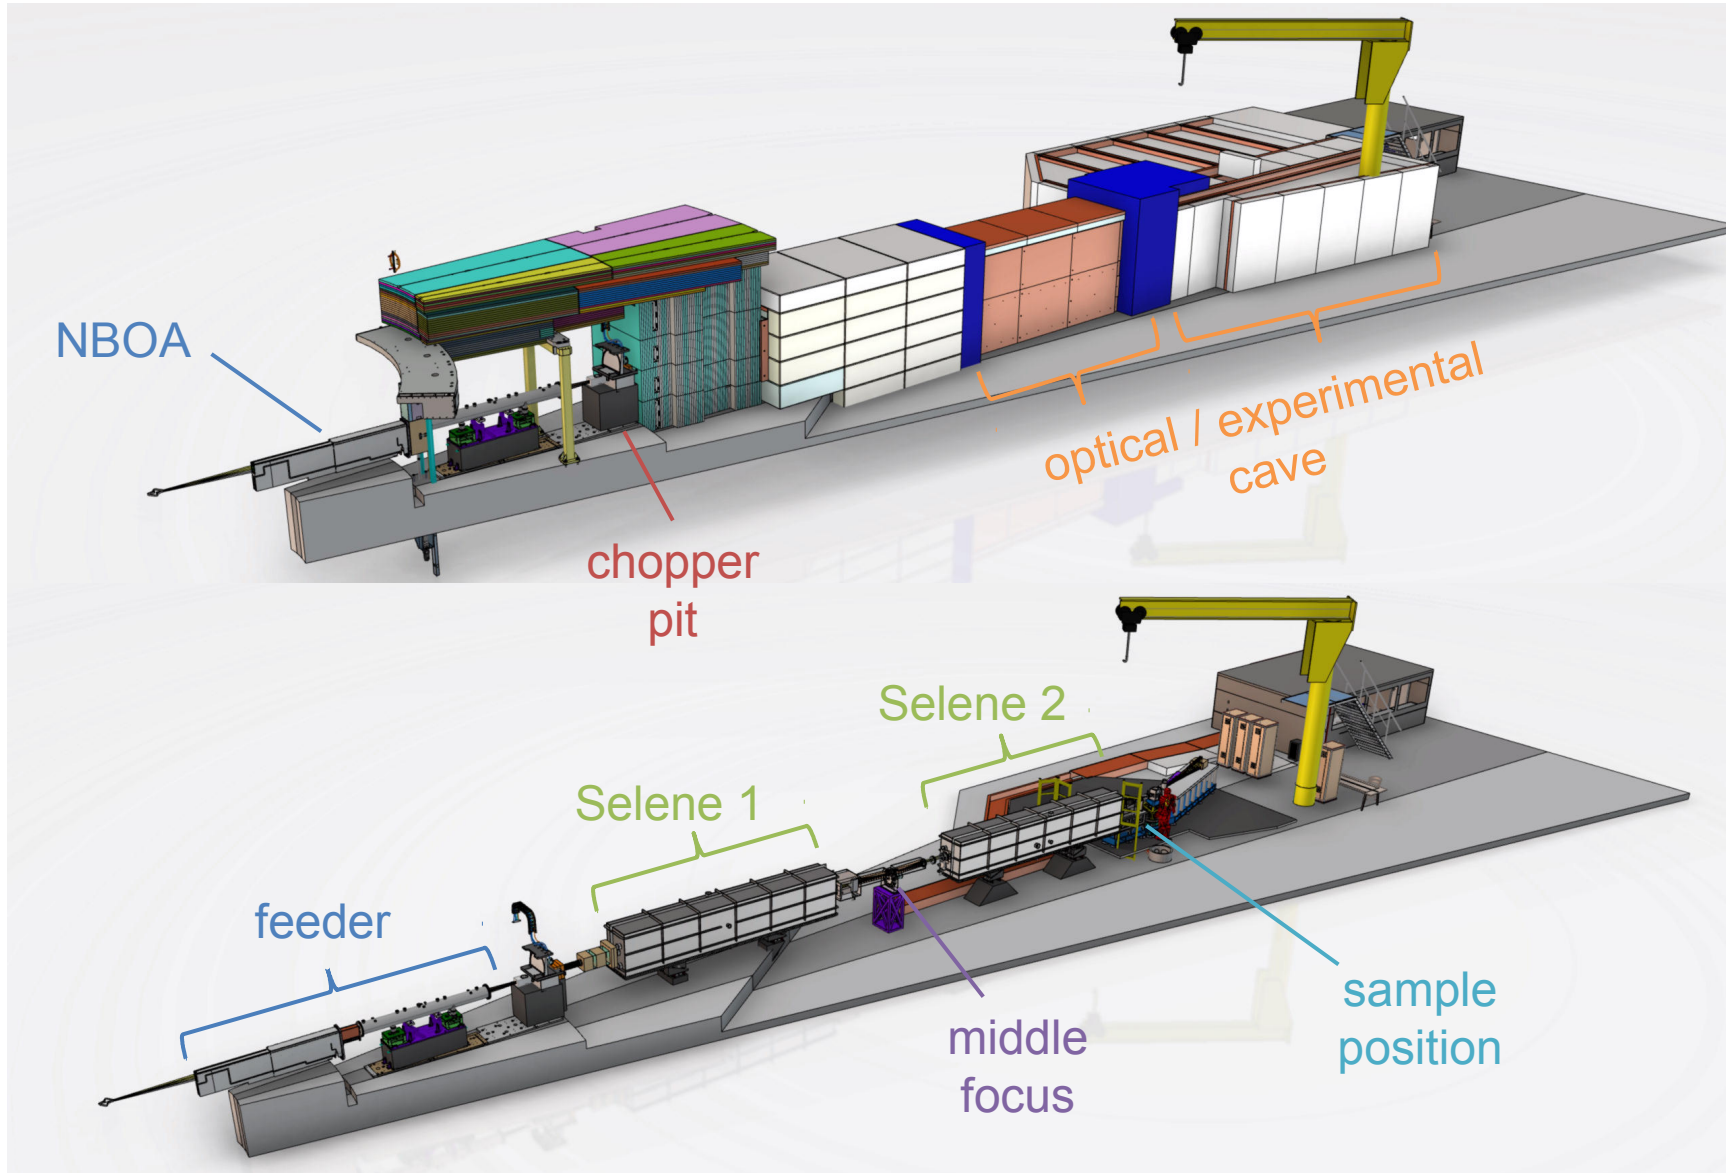

Estia instrument overview