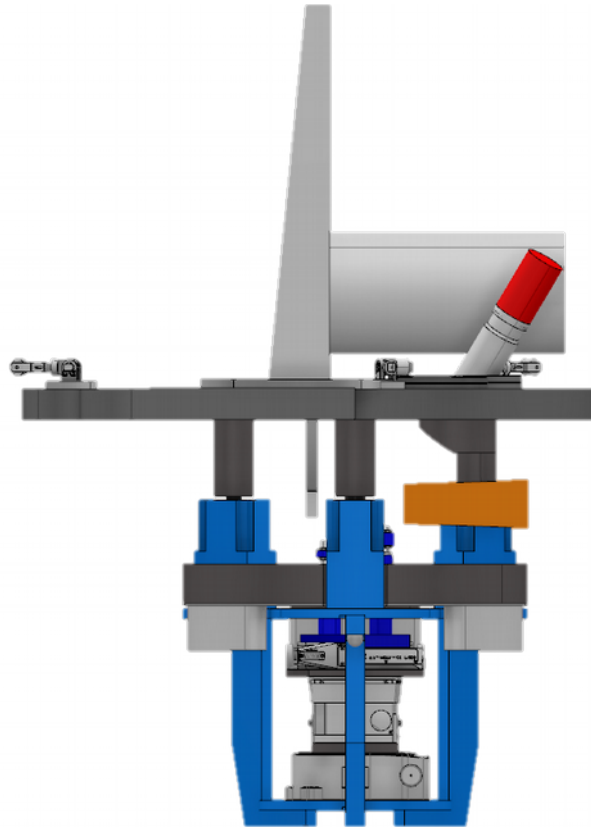

VS Positioning