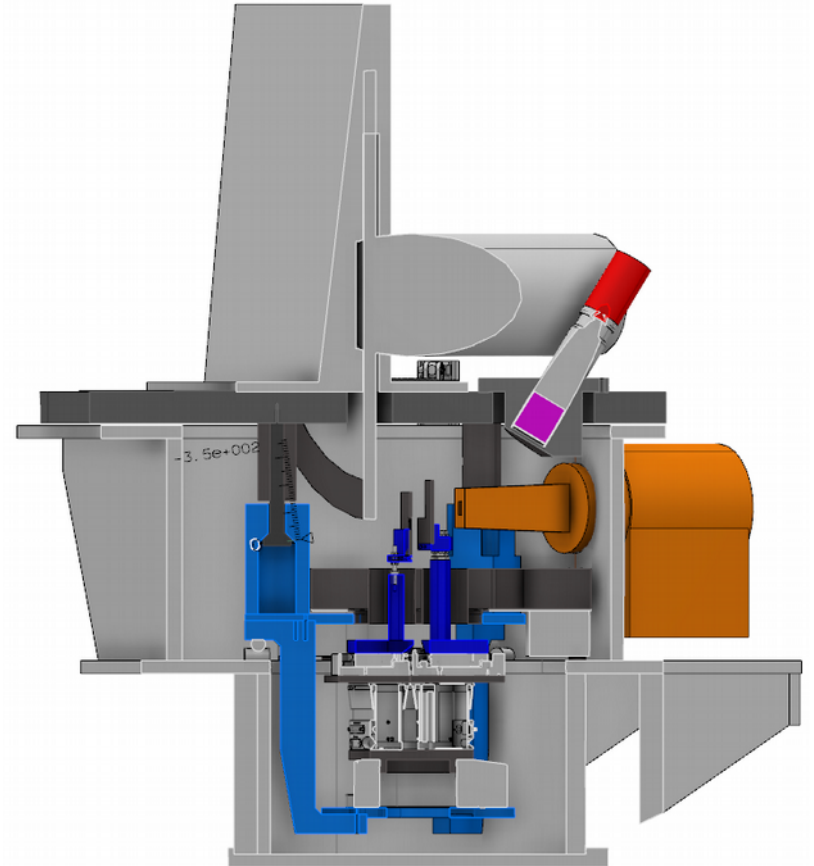

VS Positioning