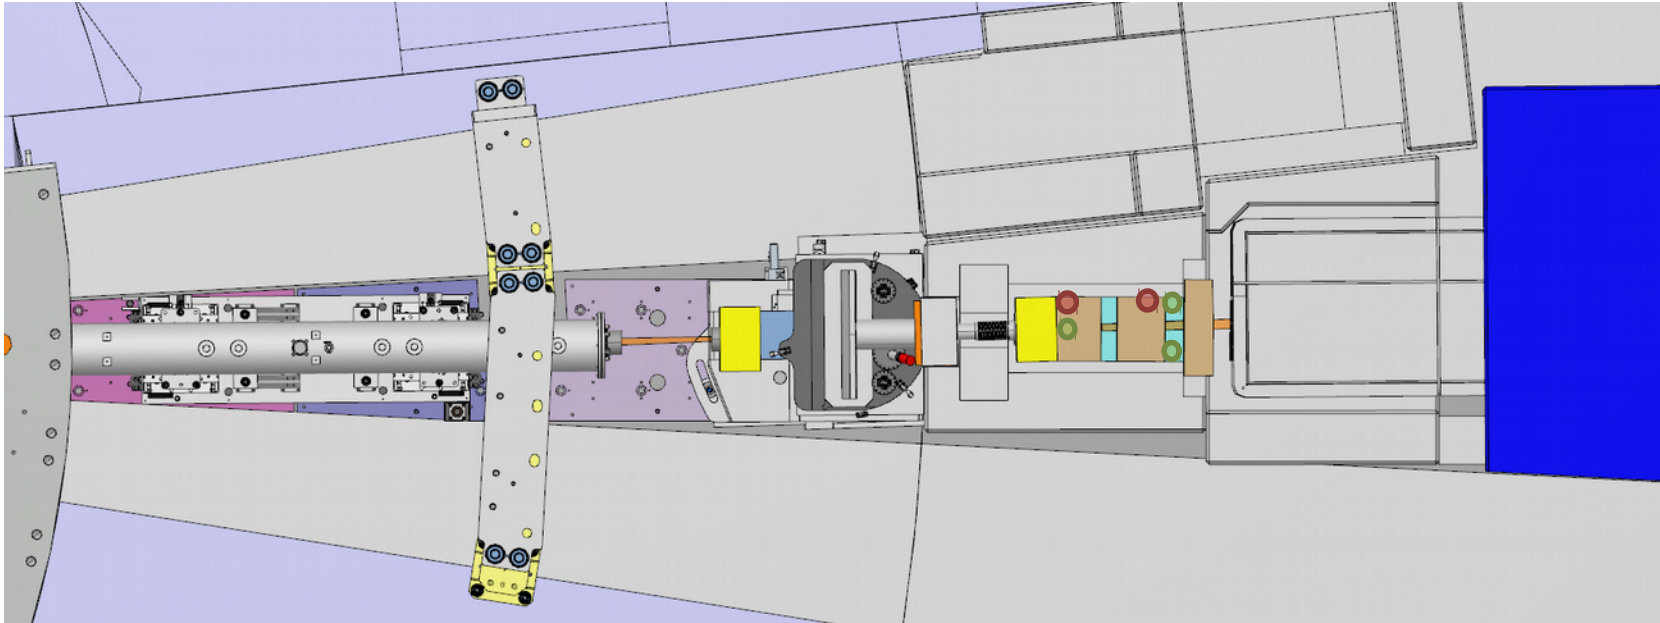

Bunker Wall Feedthrough Upstream – Limited RH