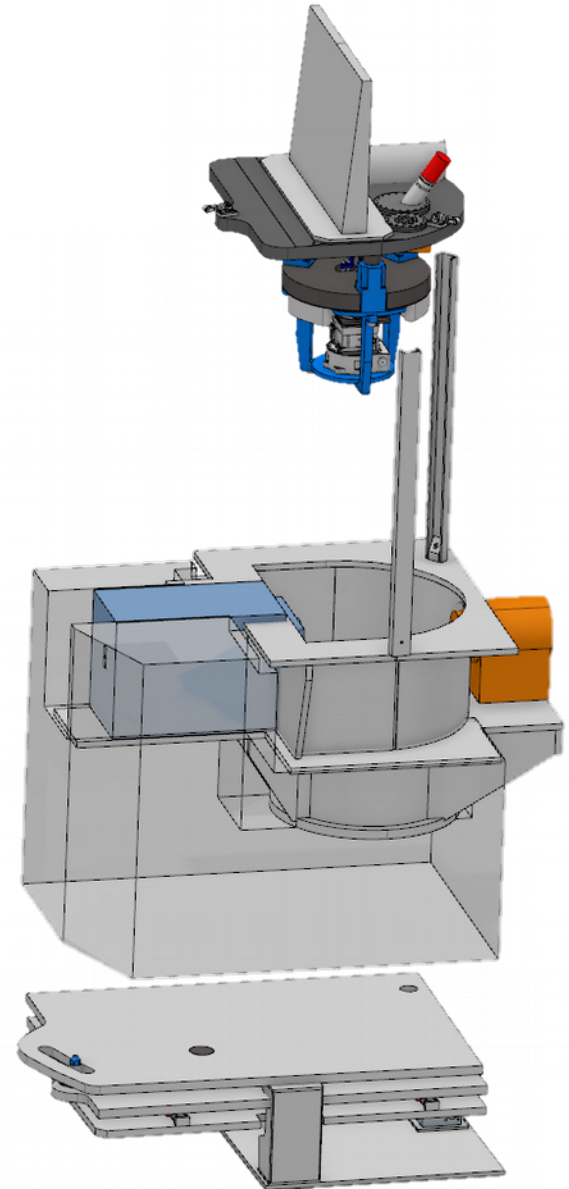

# ESTIA – In-Bunker component design and RH

ESS RH Workshop

- Estia Instrument Overview
- In-Bunker installation Overview
  
- In-Bunker feeder
  - Design overview
  - System installation and removal (RH I)
  - Guide installation and reference measurement
  - Guide adjustment (RH II)
  
- Chopper Pit
  - Design overview
  - Chopper and Virtual Source cage (RH II)
  - Base and collimator structure (RH I) with adjustment (RH II)
  
- Bunker Wall Feedthrough
  - Access to collimator insert (RH II)
  
- Questions

## Chopper & VS

- Full RH

## Alignment System

- Limited RH