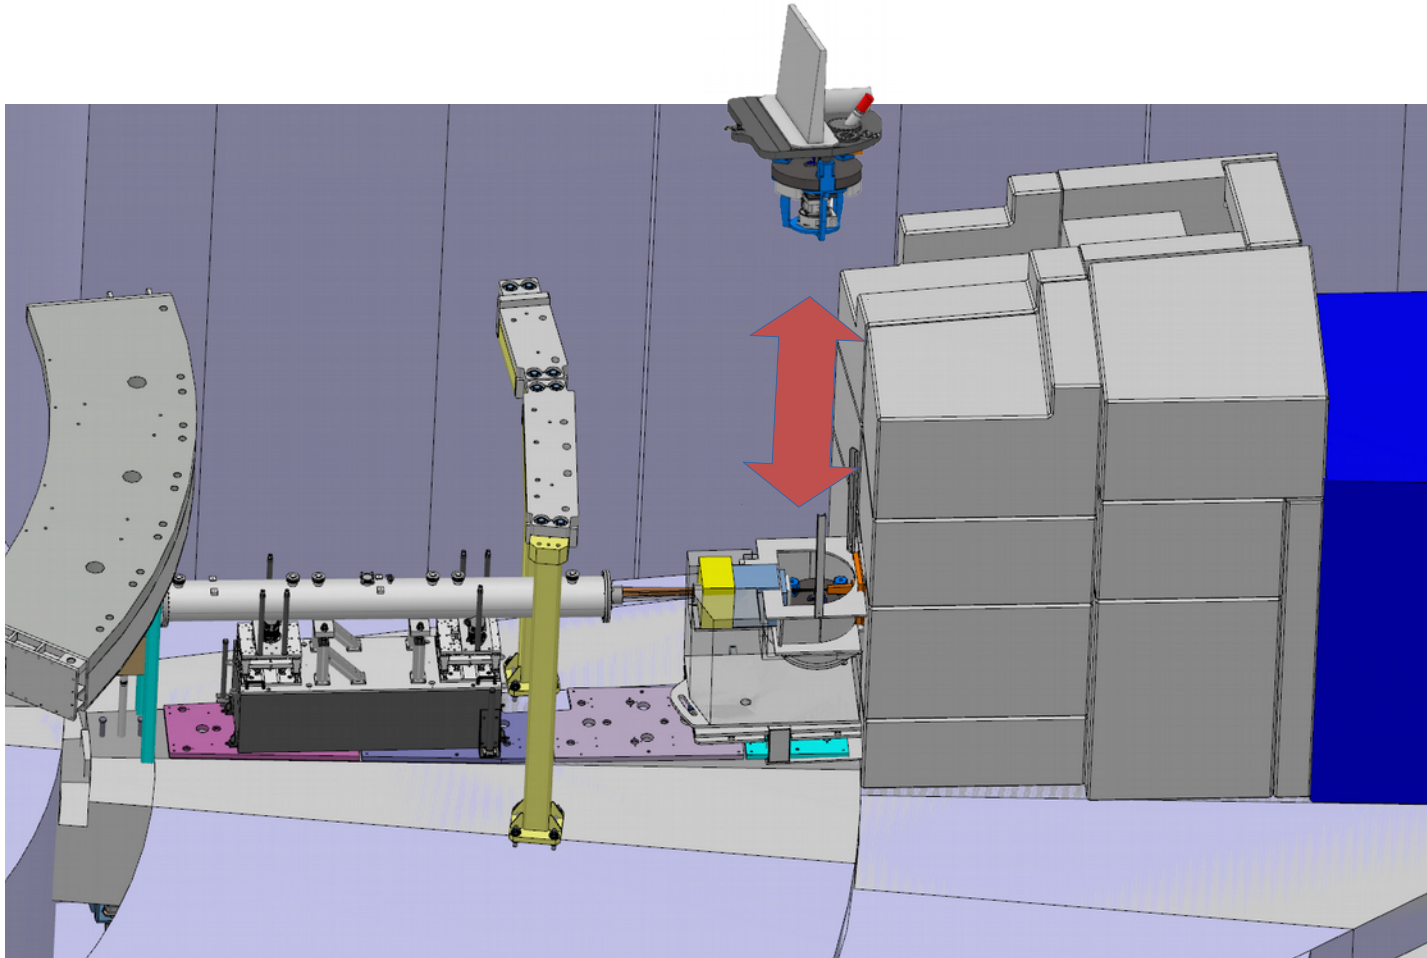

Chopper & VS – Full RH