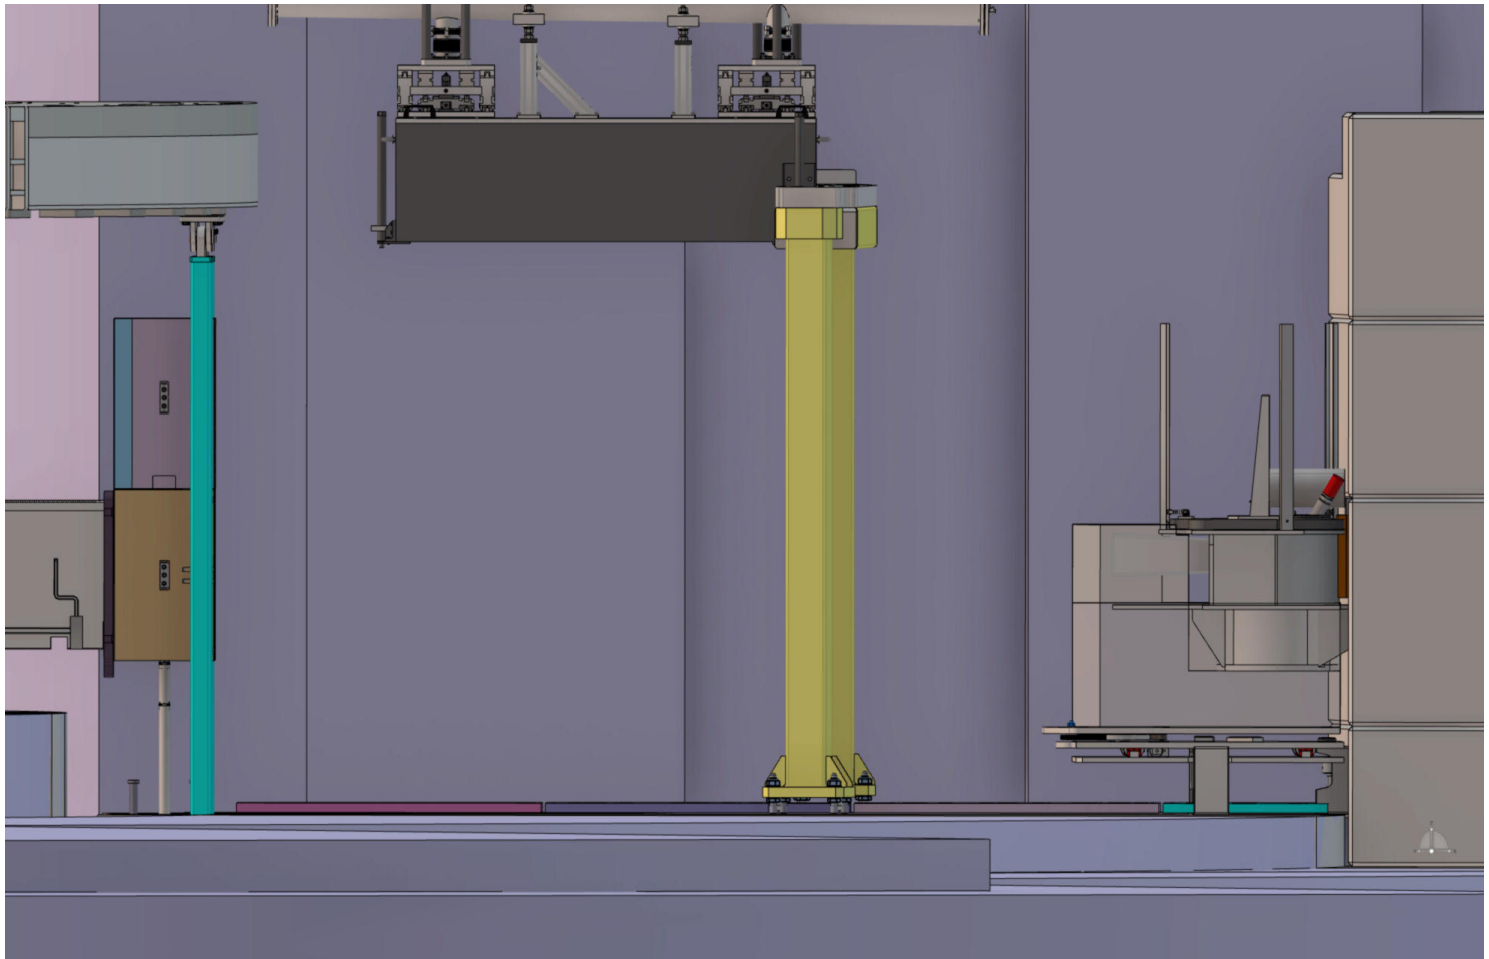

Estia in-bunker installation