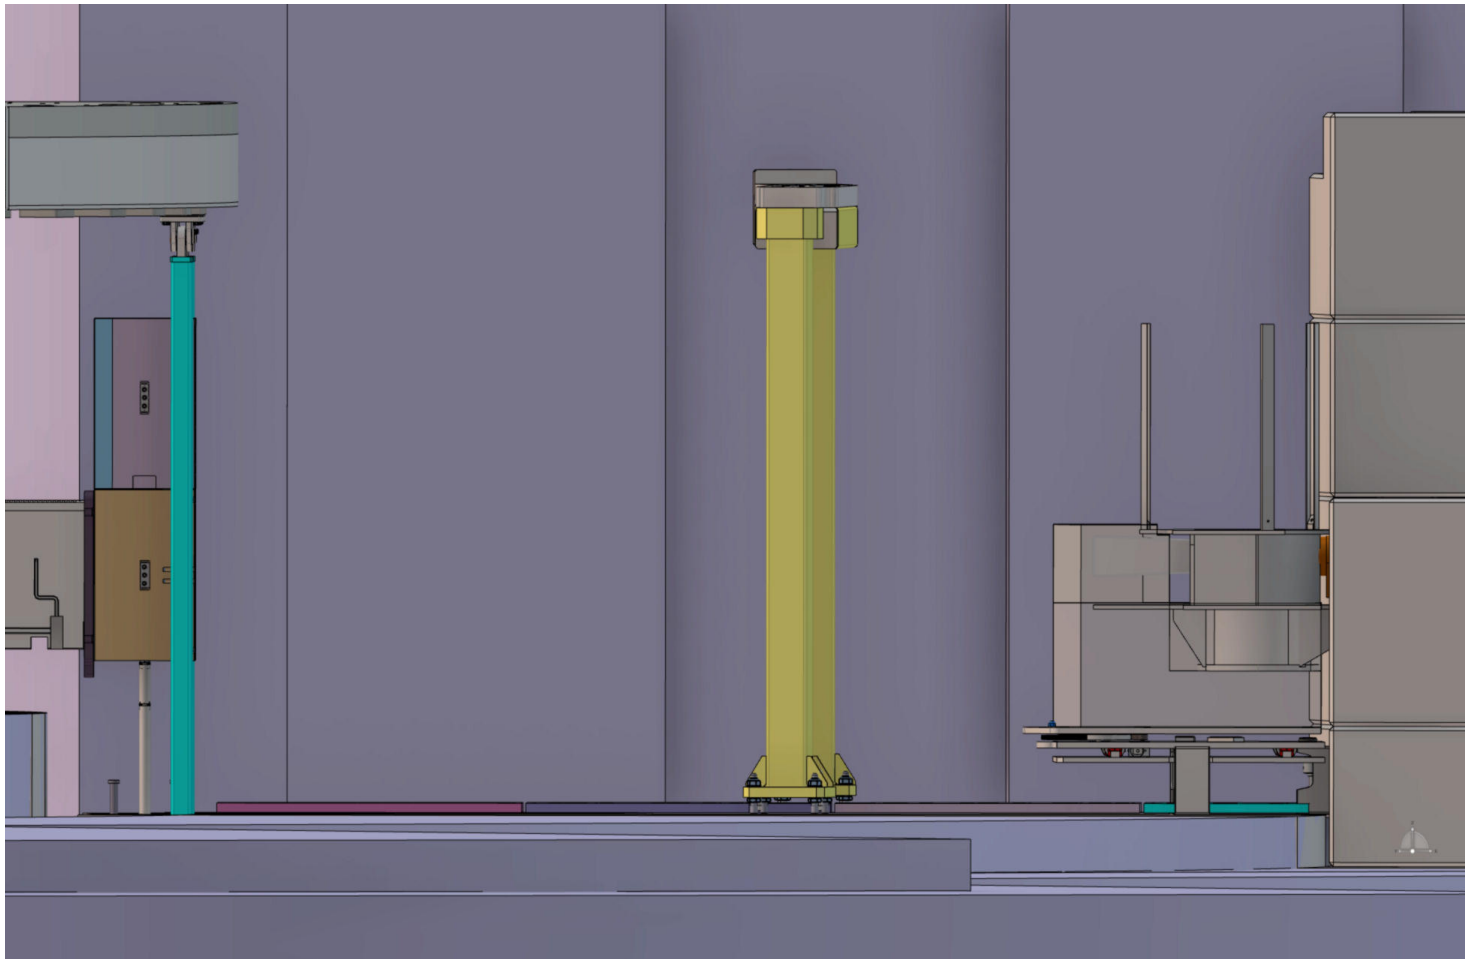

Estia in-bunker installation