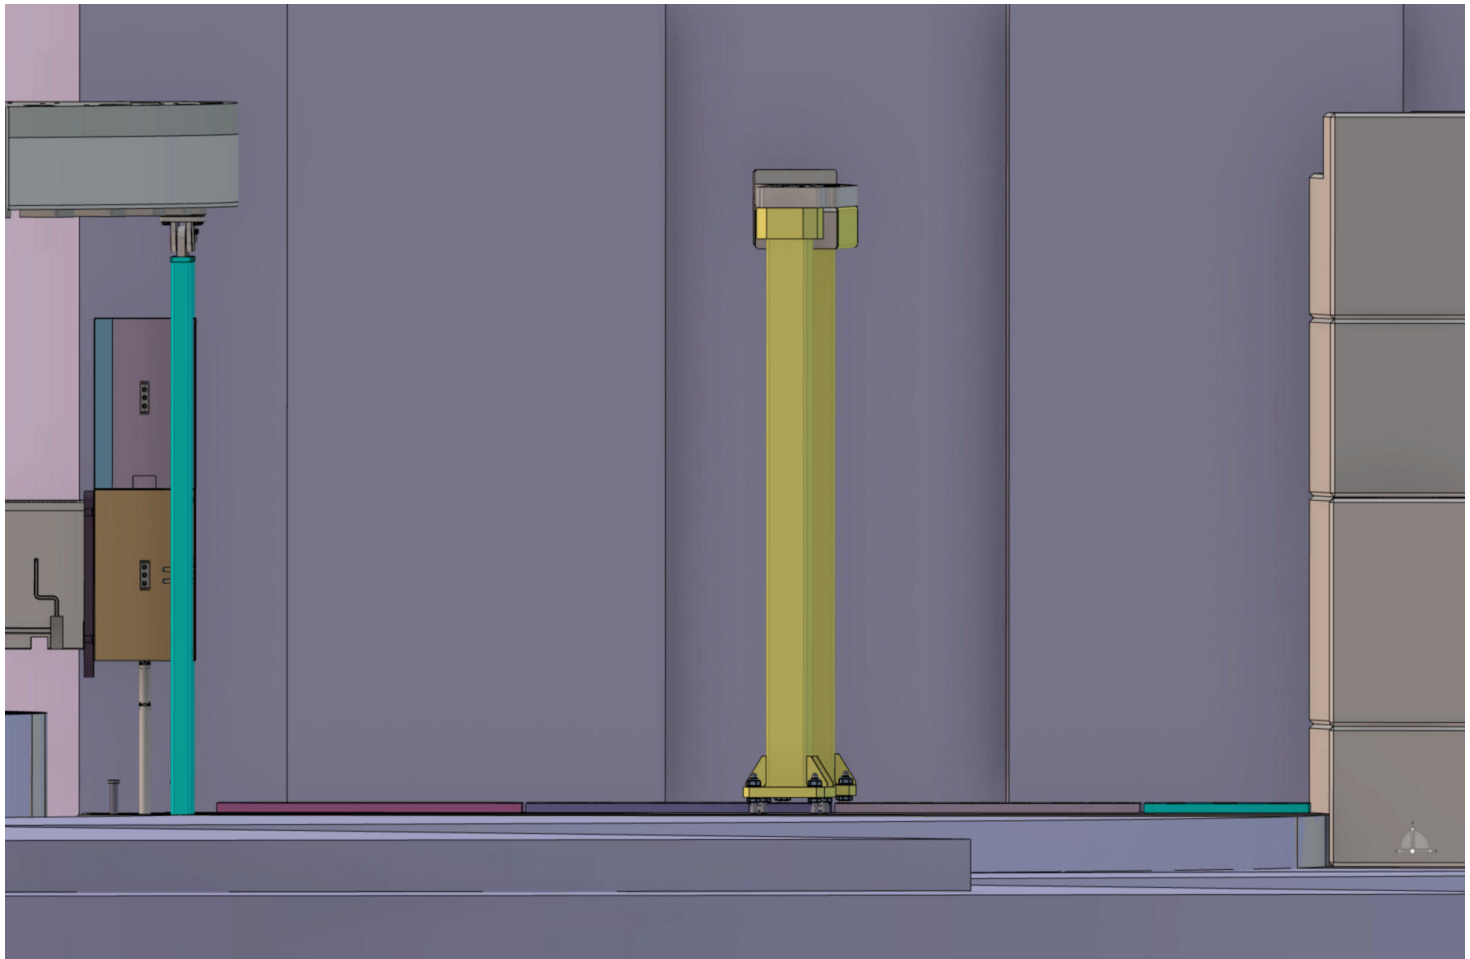

Estia in-bunker installation