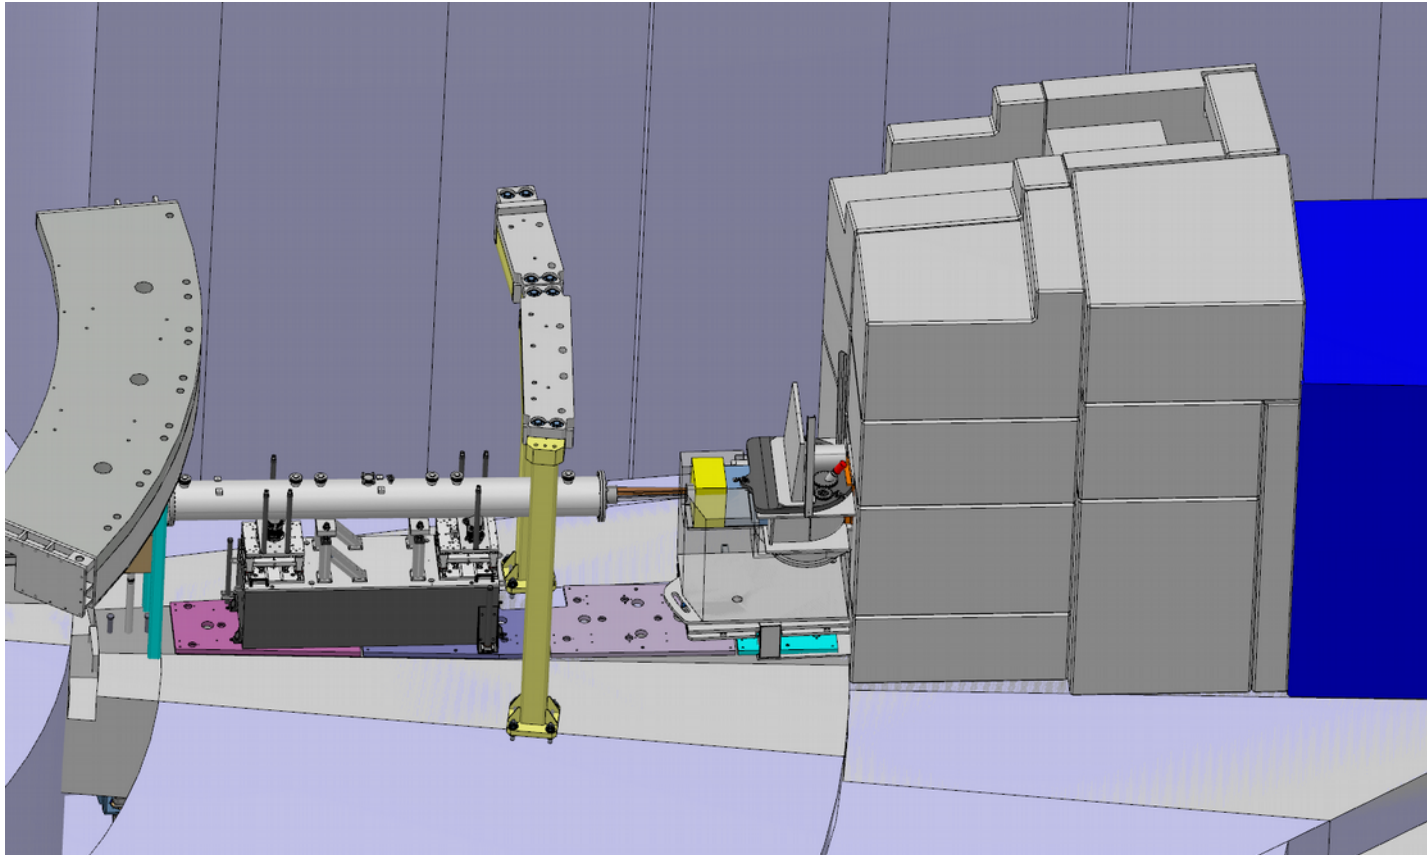

Chopper Pit – Remote Handling