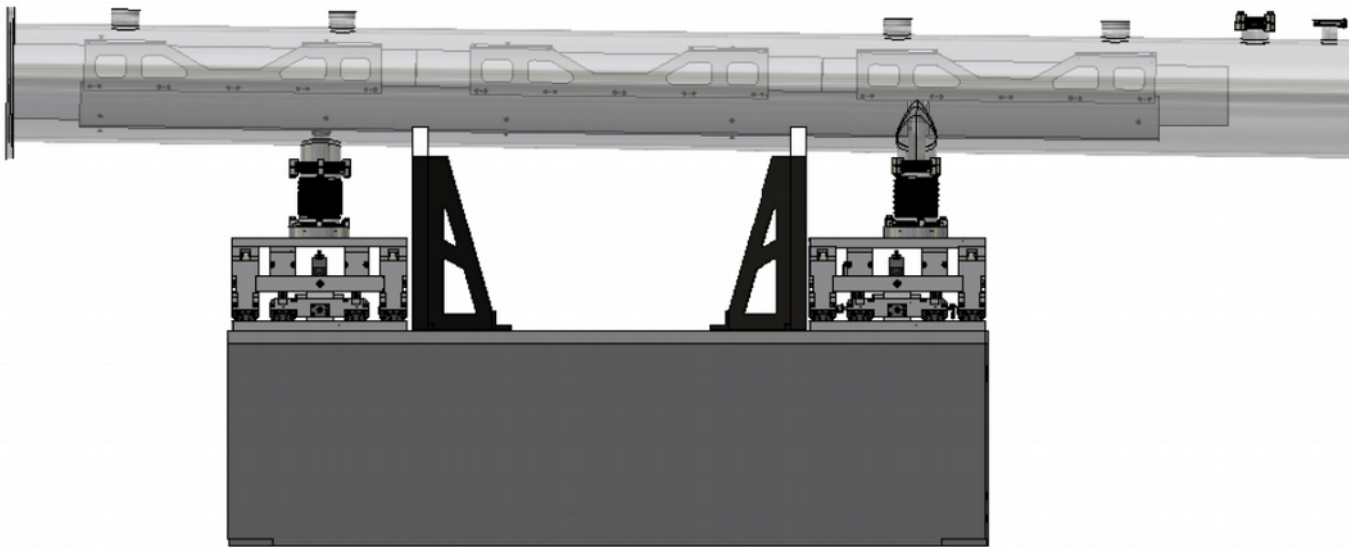

Feeder Guide Installation