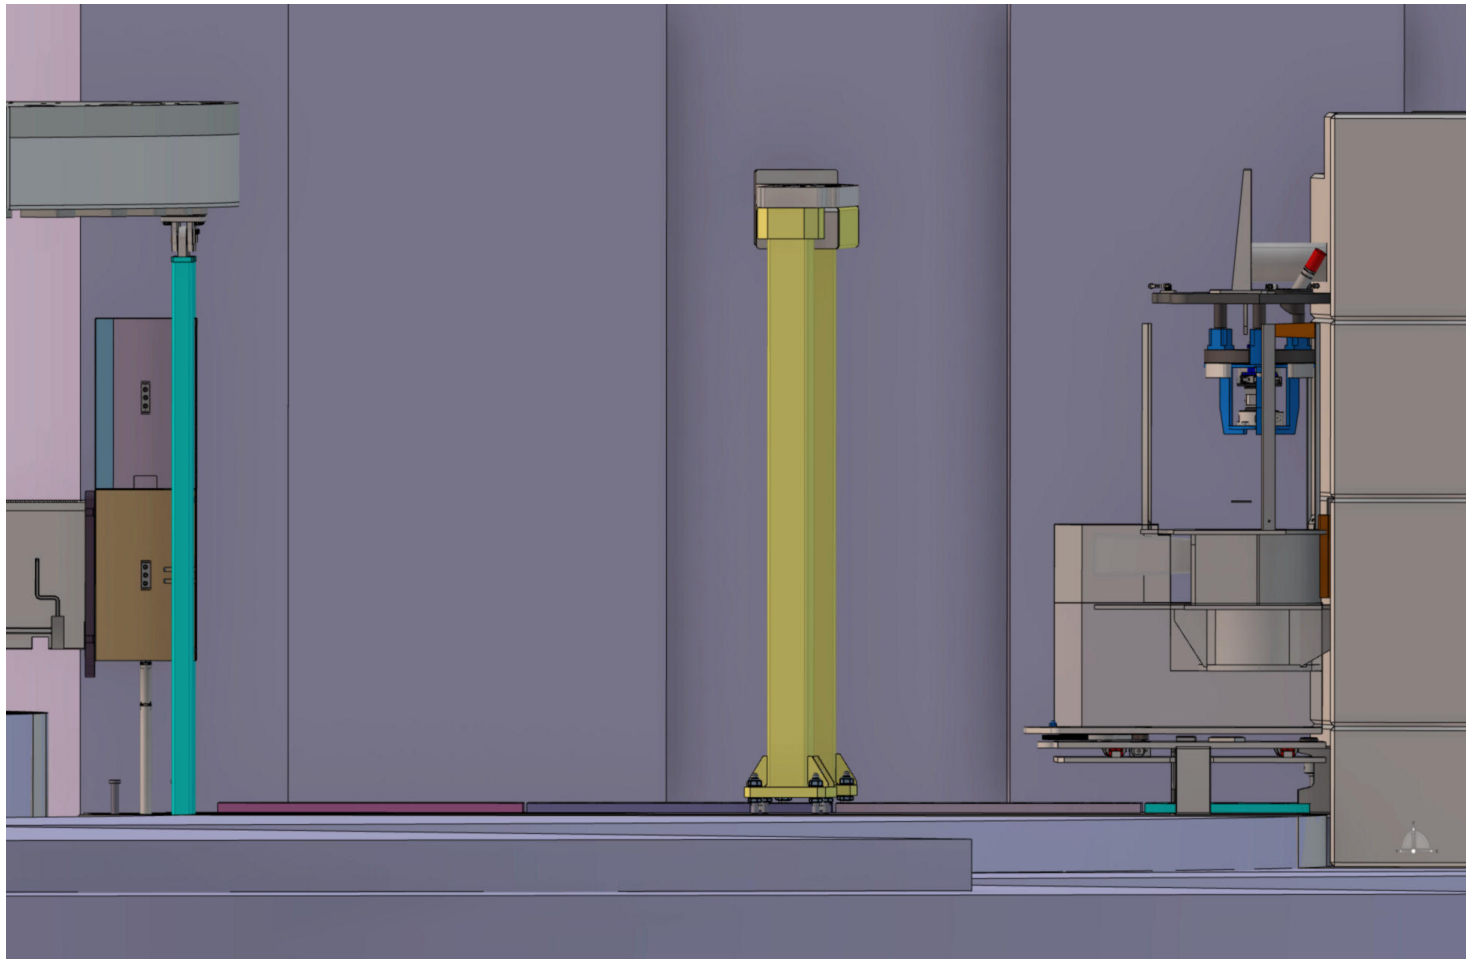

Estia in-bunker installation