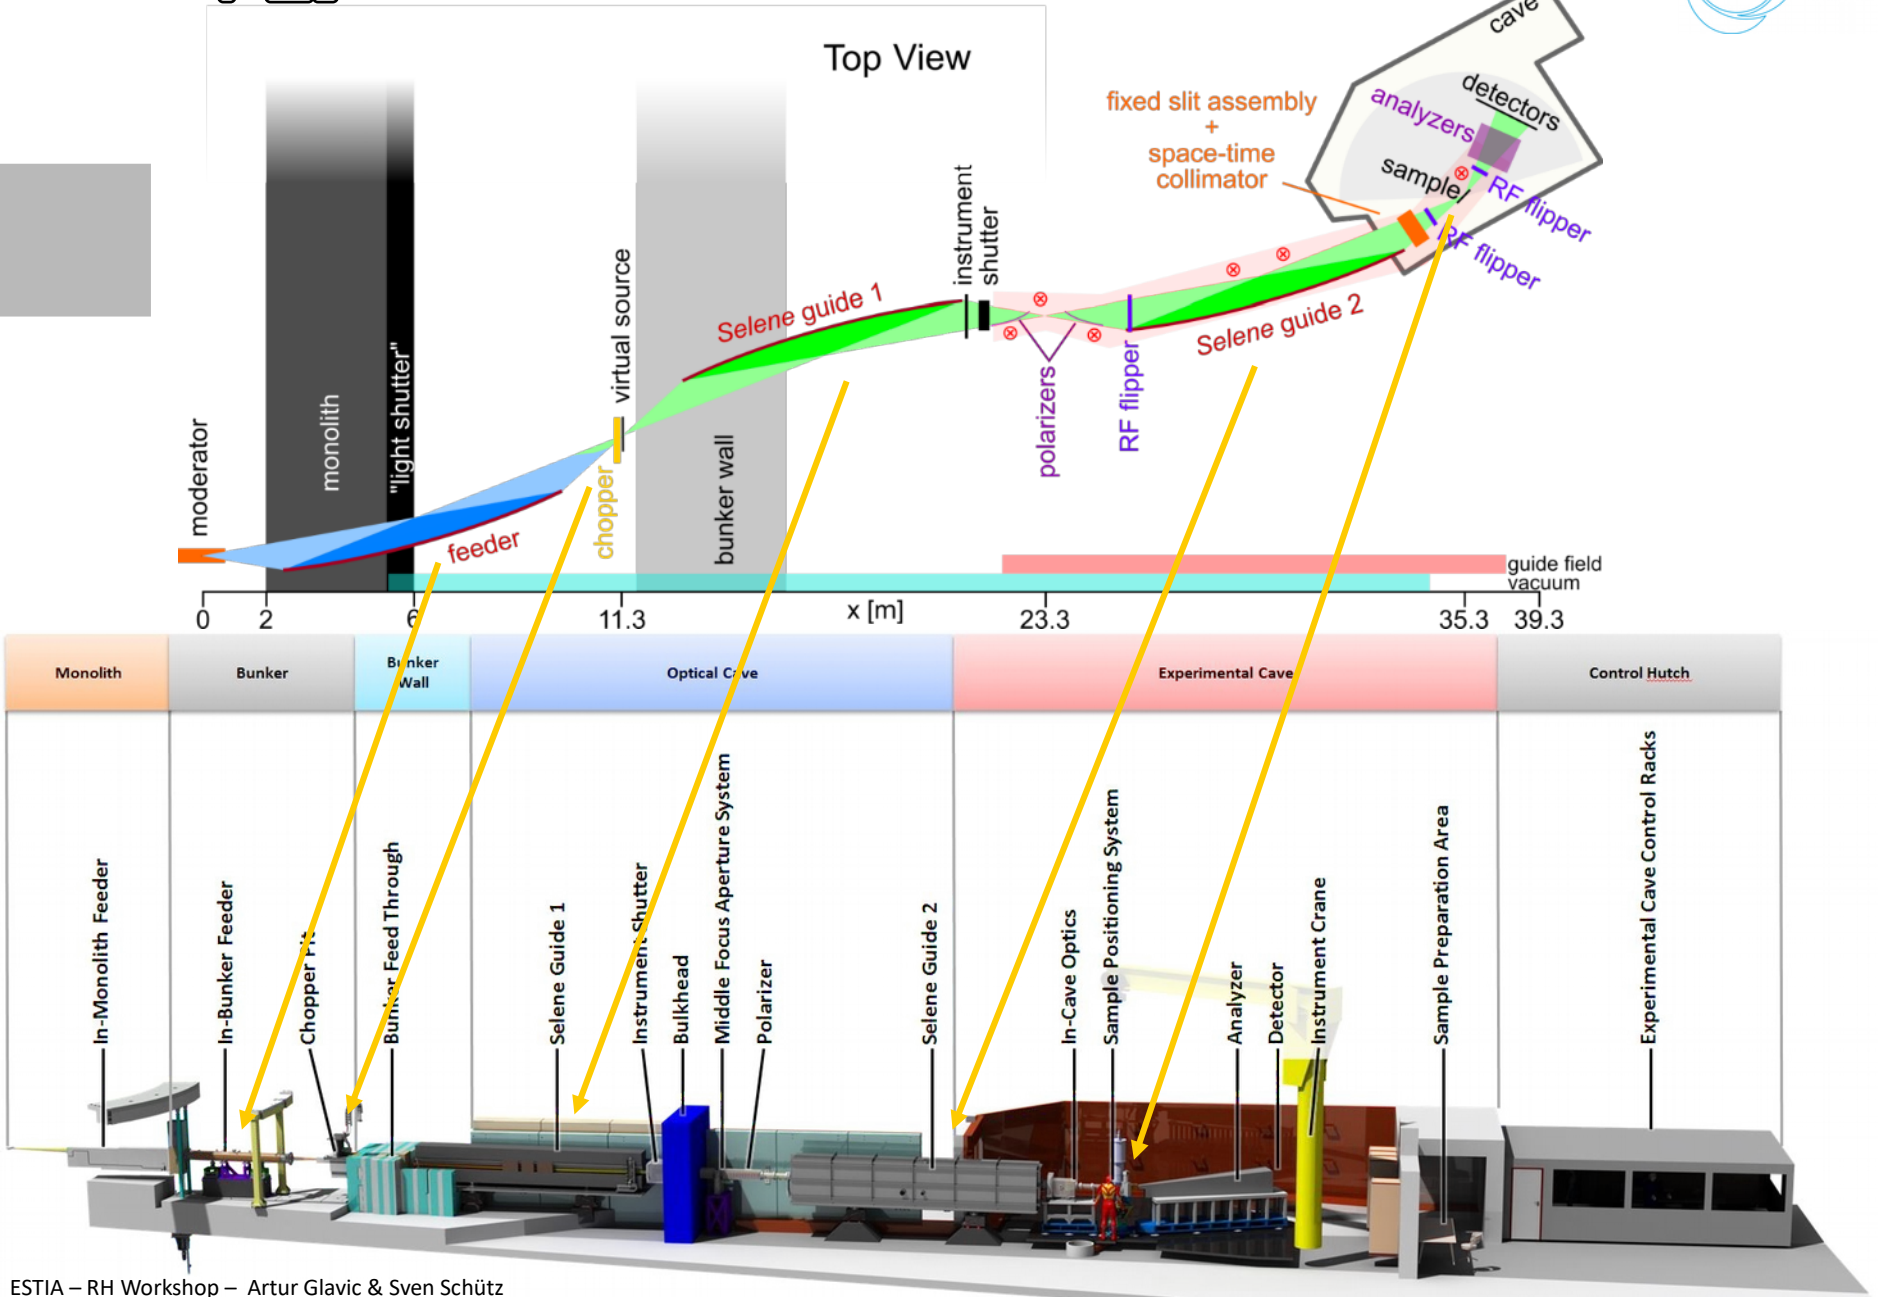

Estia instrument overview