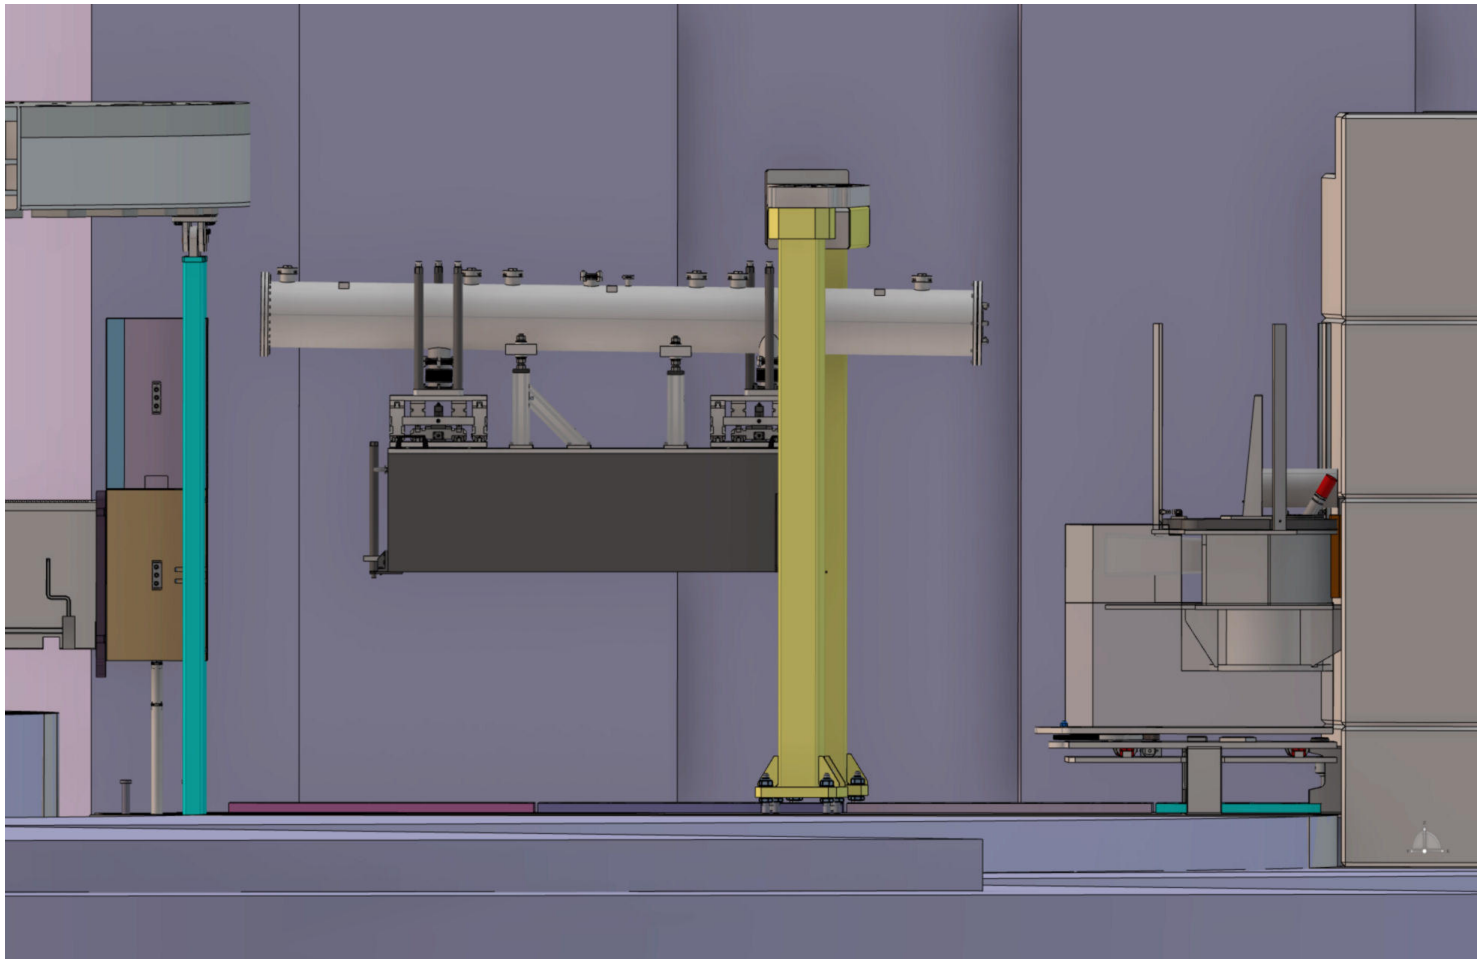

Estia in-bunker installation