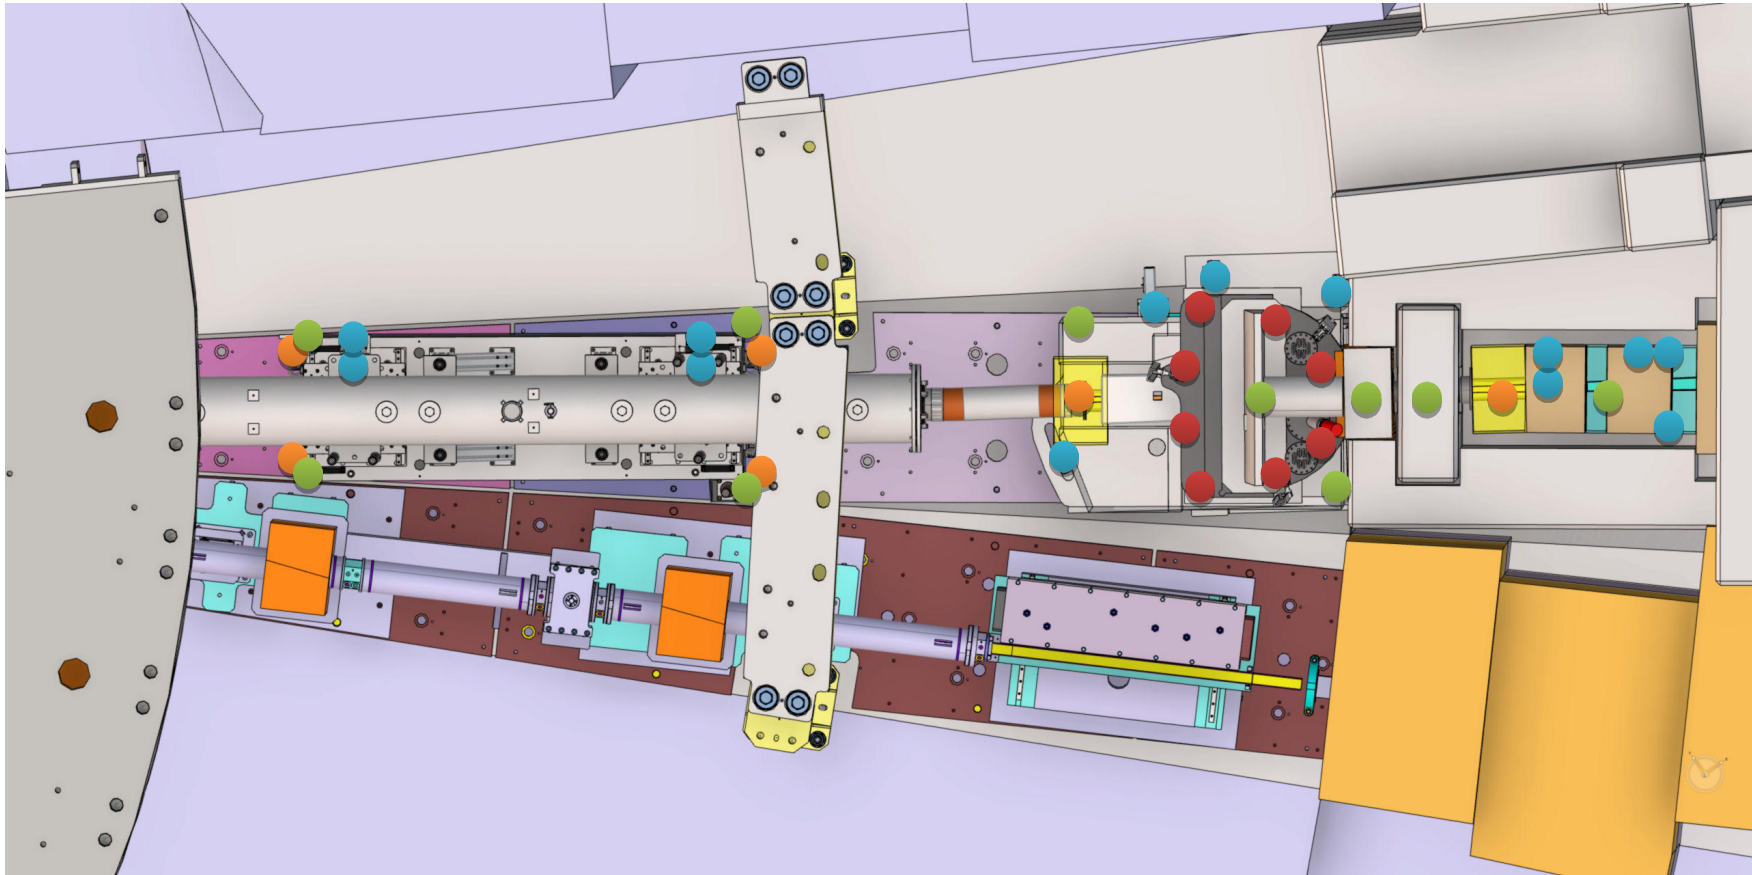

- Full RH
- Limited RH
- Alignment
- Lifting Points