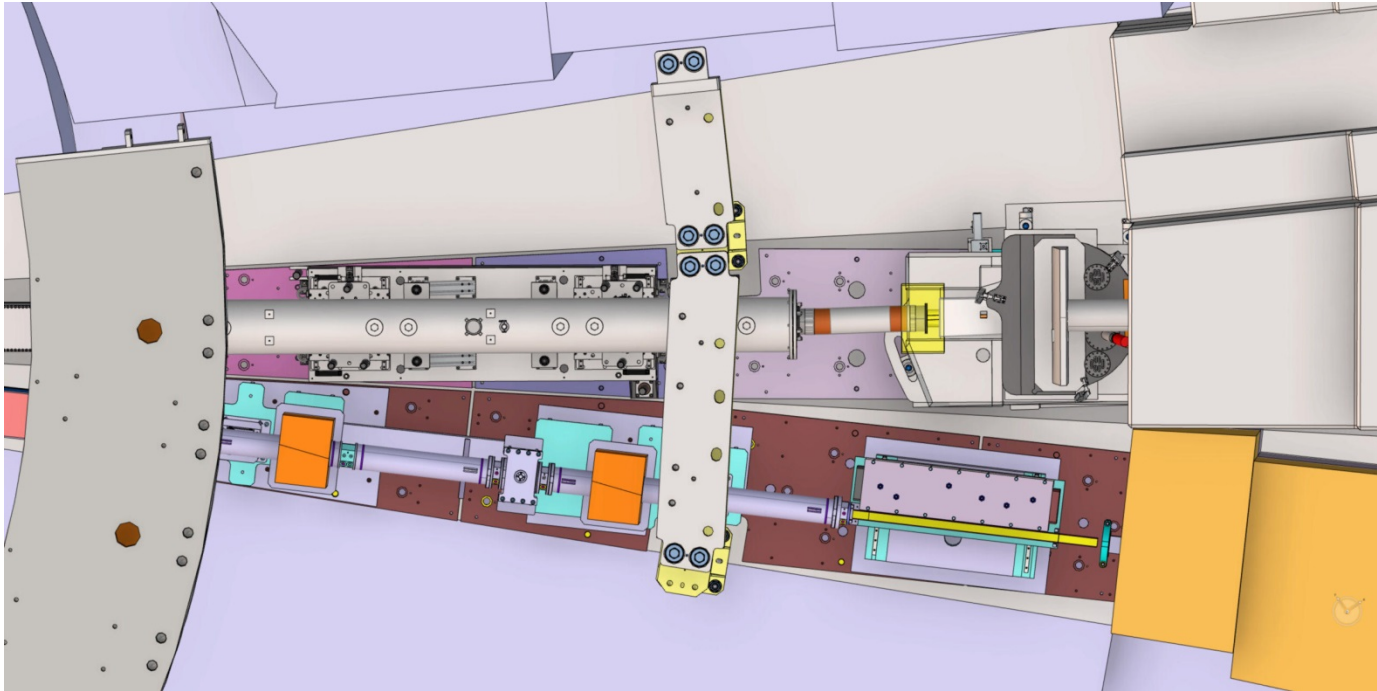

Chopper Pit Adjustment