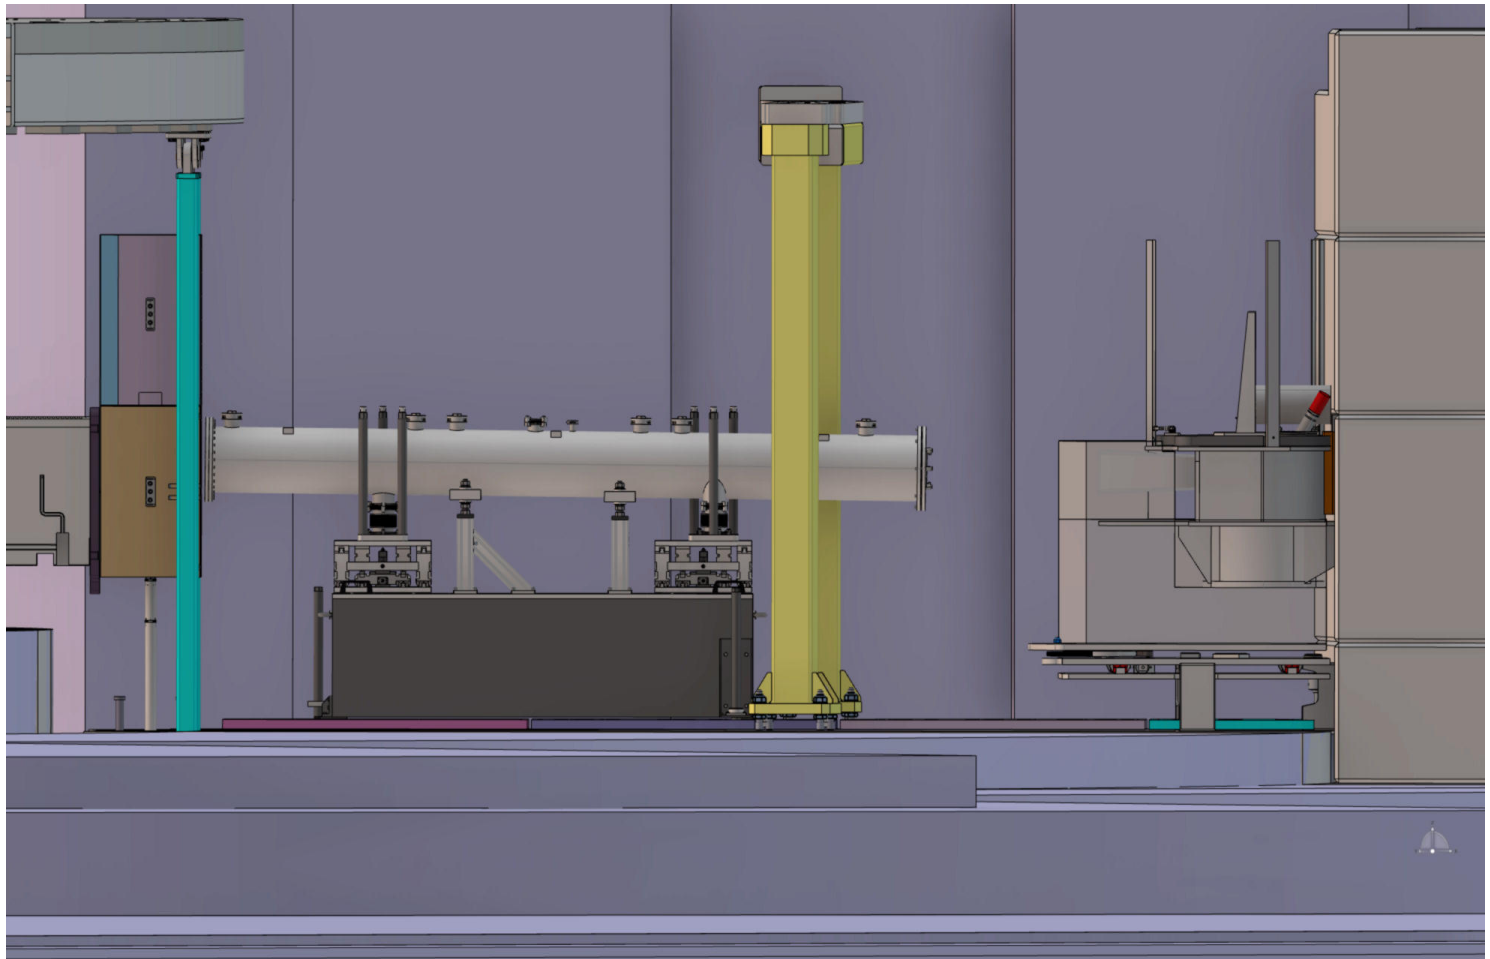

Estia in-bunker installation