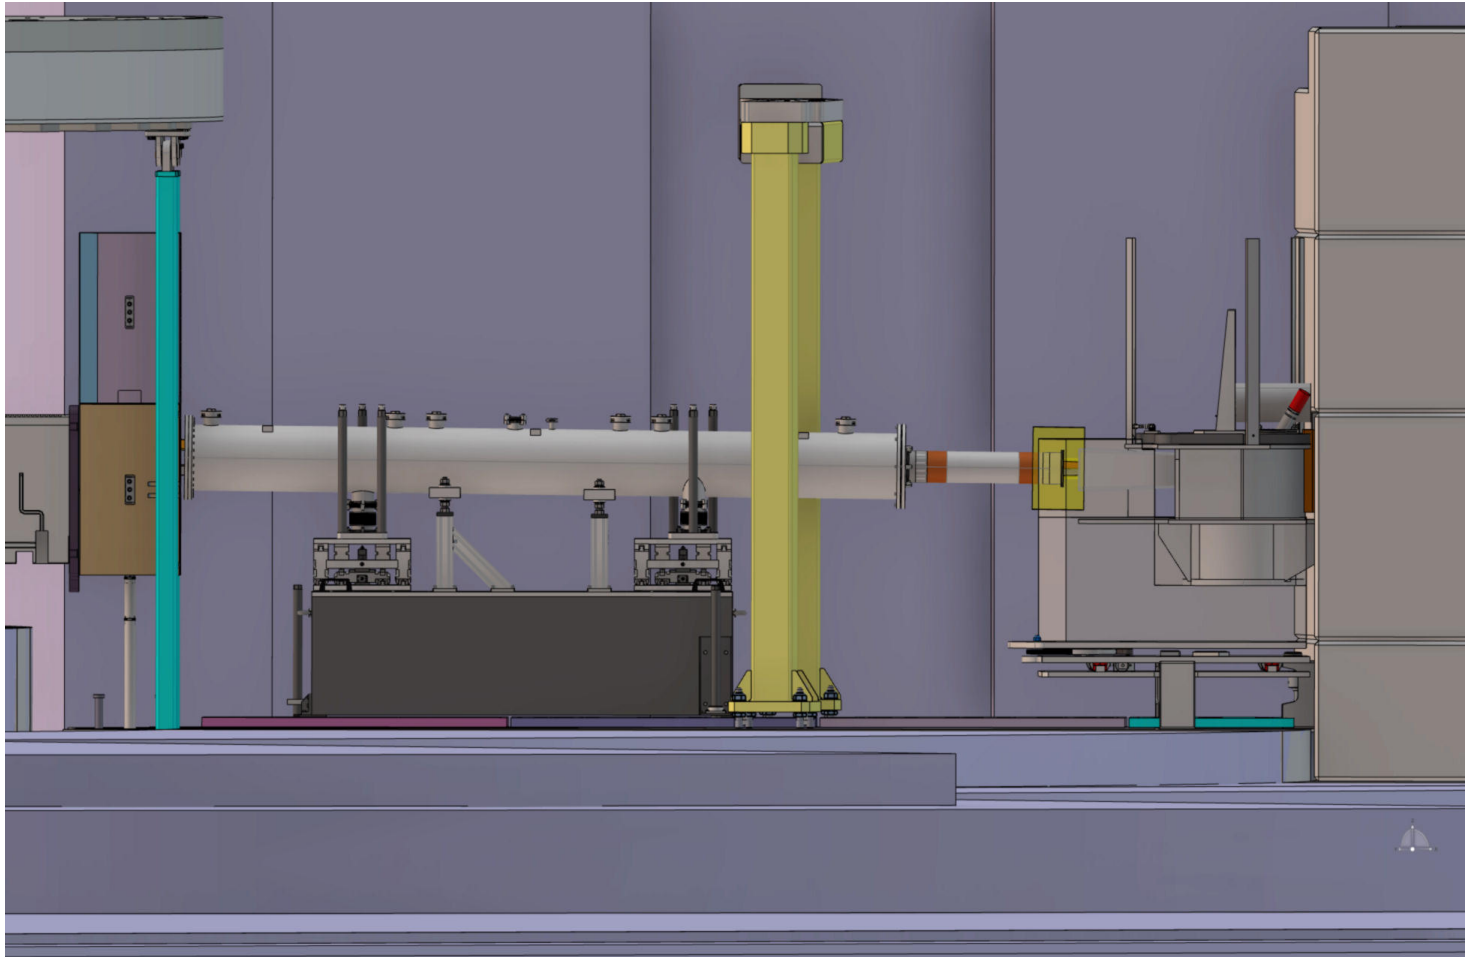

Estia in-bunker overview