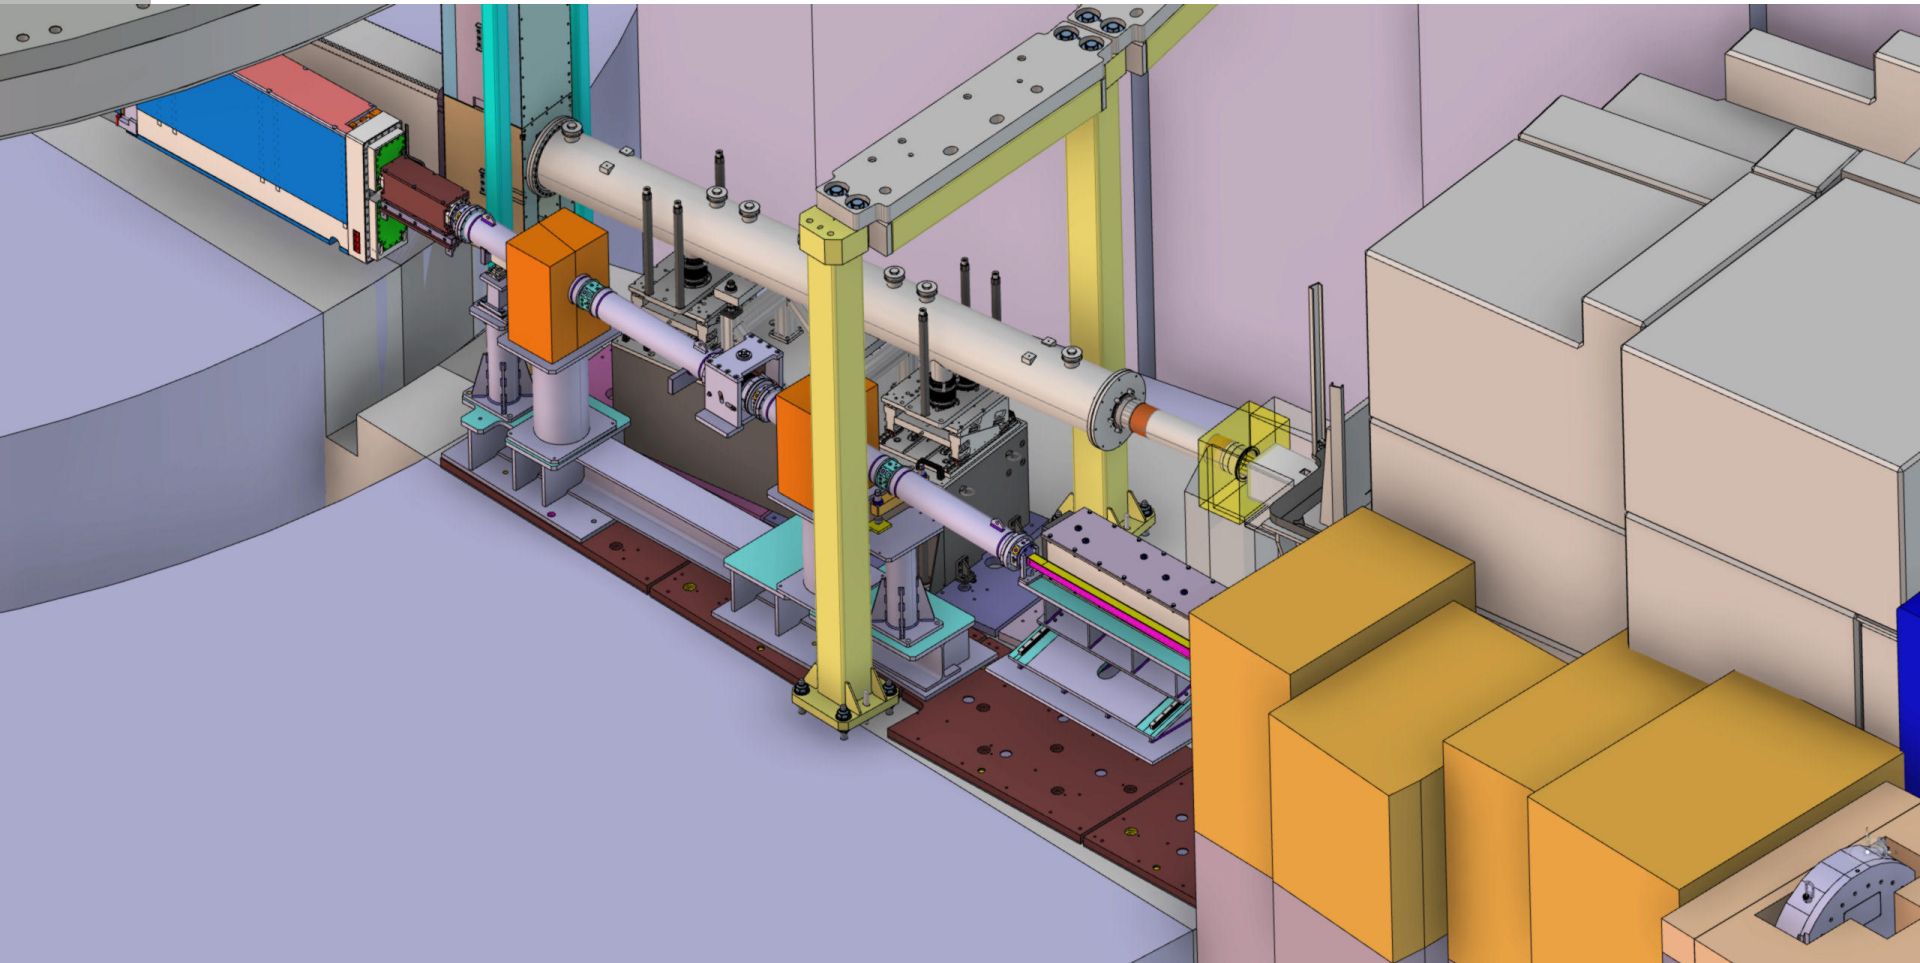

Estia in-bunker overview