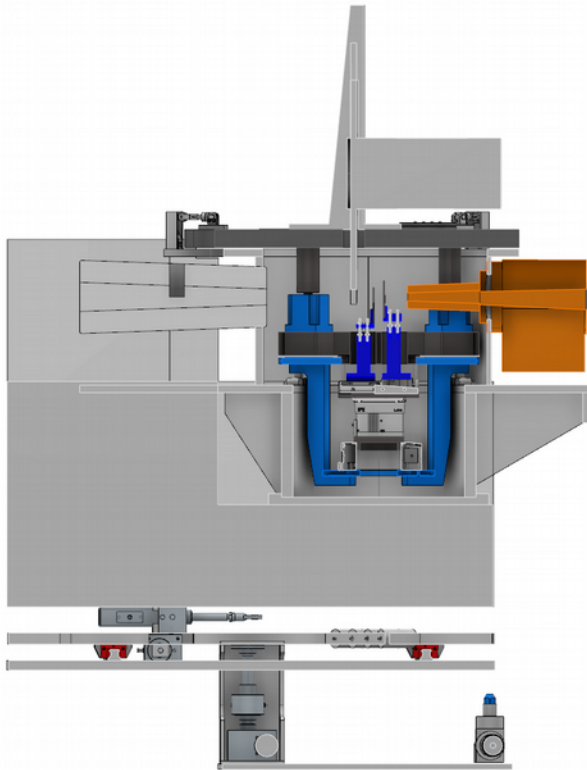

Chopper and VS Installation – Full RH