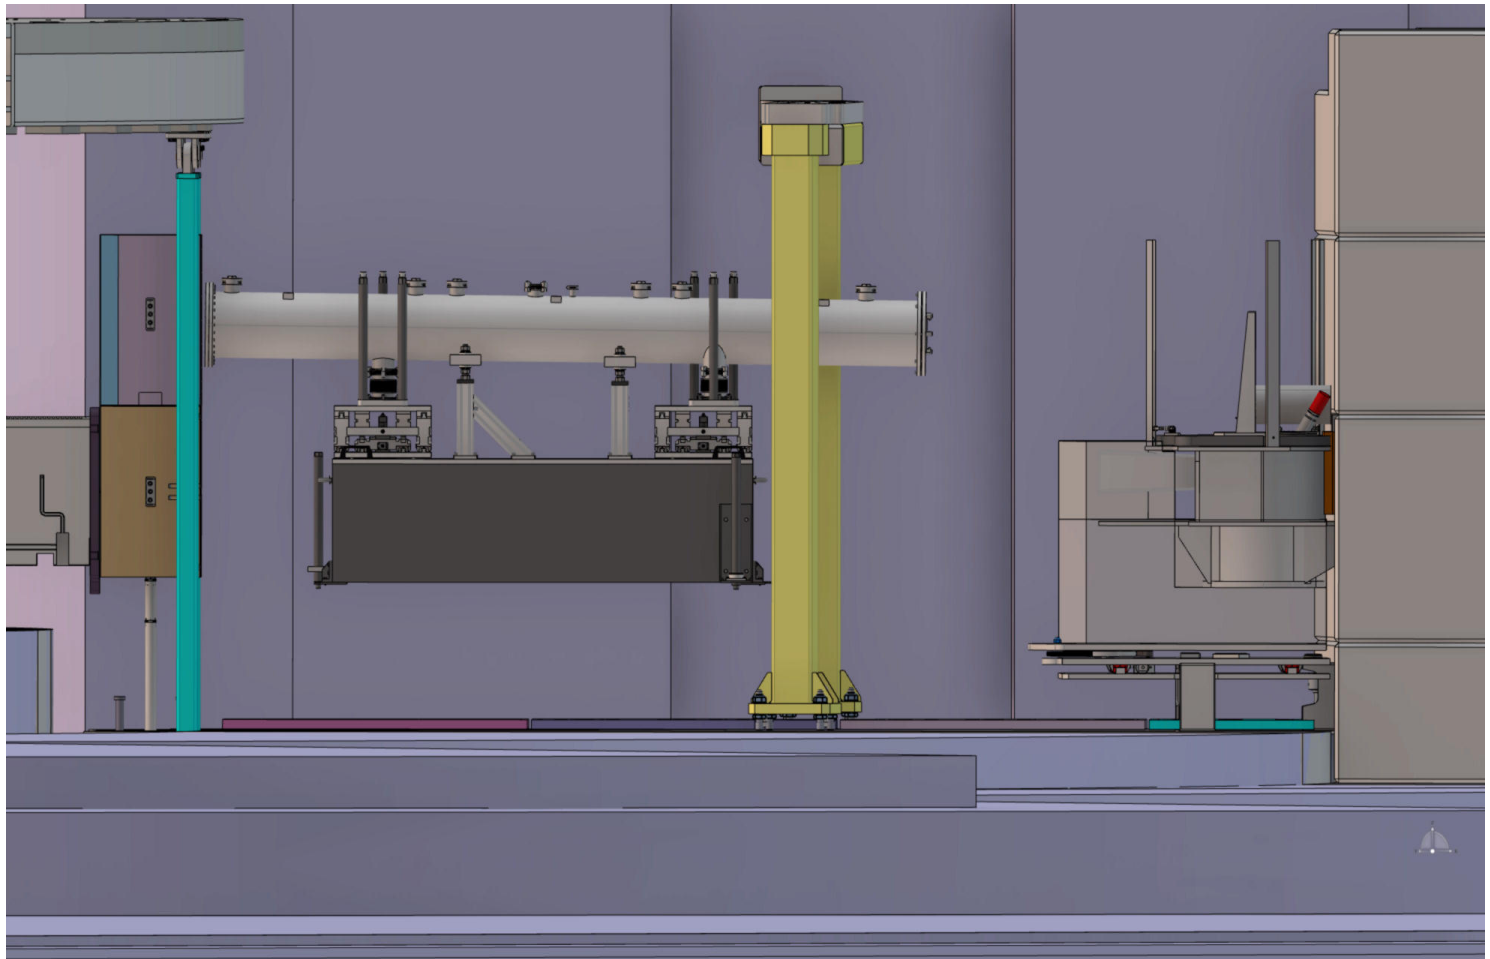

Estia in-bunker installation