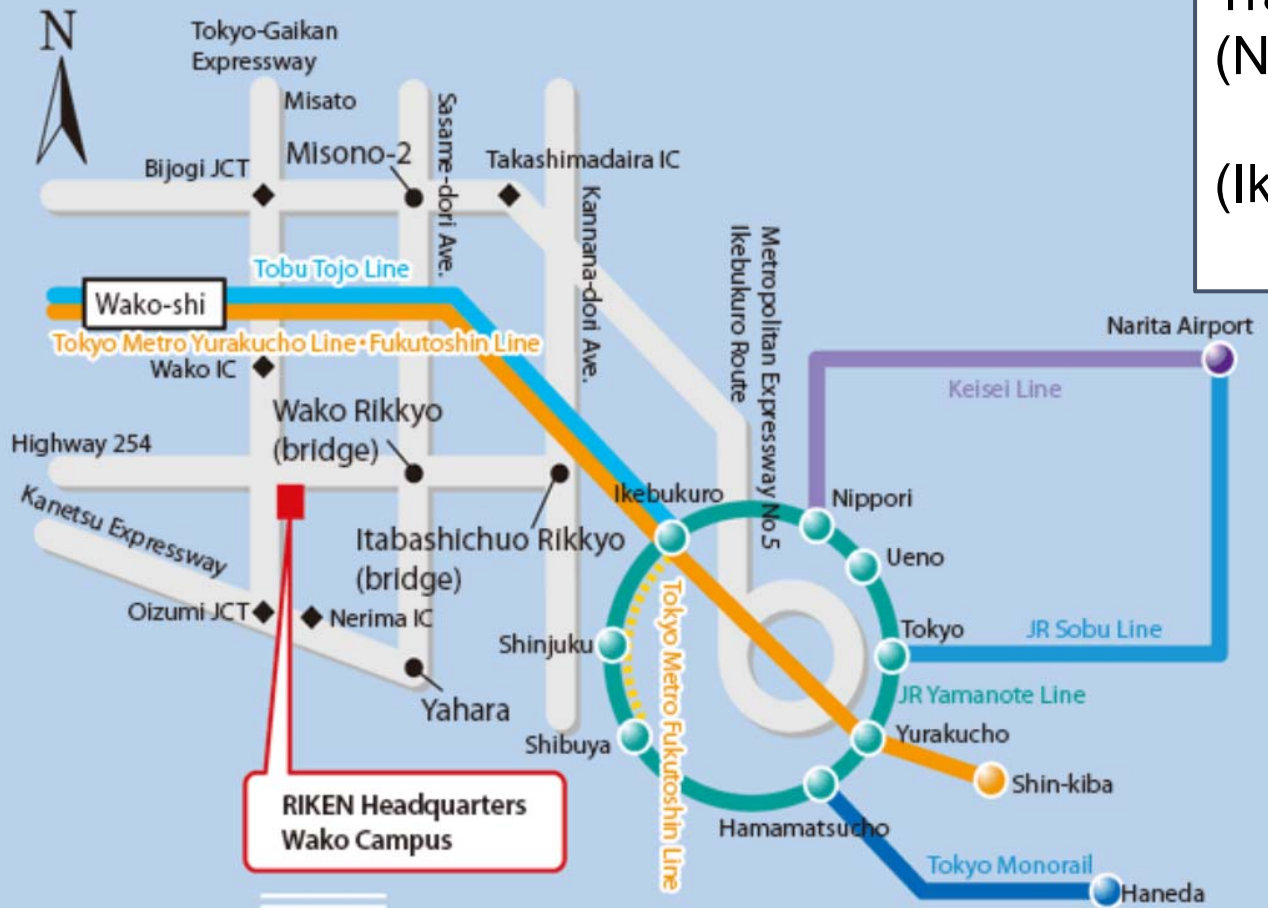

<Proposal> Draft plan for ITSF2020 in Japan

(In planning : negotiation & coordination required)

Host Institution : RIKEN(RIBF), J-PARC Center

Venue : RIKEN Wako Campus (Wako, Saitama, Japan)

Date : September – November, 2020

Train
(Narita Airport- Ikebukuro)
: 90-120min
(Ikebukuro - Wako-shi)
: 12-20min

Site tour : RIKEN RIBF tour & J-PARC tour / sightseeing (1d excursion by bus)

Bus (RIKEN-J-PARC)
~ 110 km : >120min

Small sightseeing
on the way