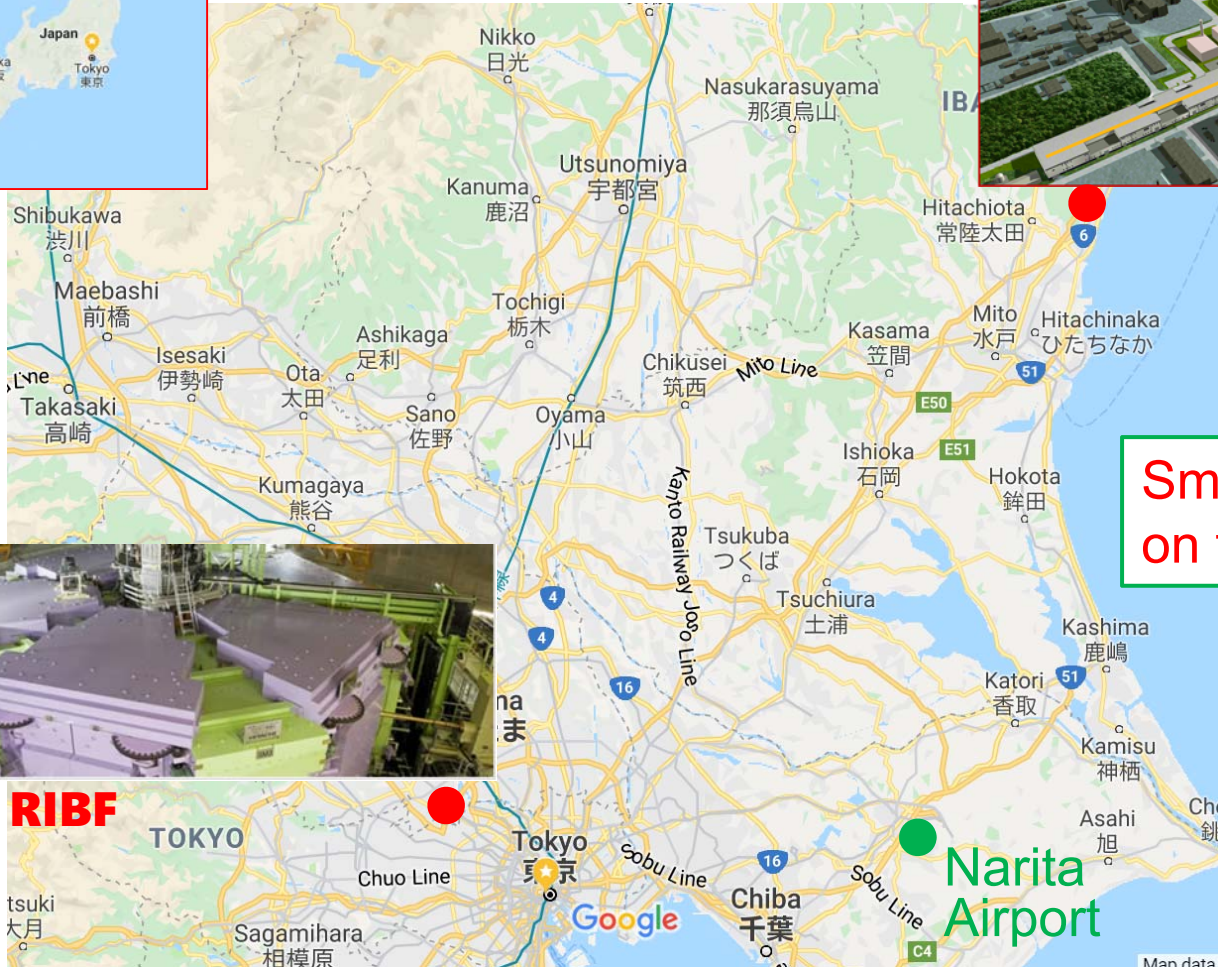

<Proposal> Draft plan for ITSF2020 in Japan

(In planning : negotiation & coordination required)

Host Institution : RIKEN(RIBF), J-PARC Center

Venue : RIKEN Wako Campus (Wako, Saitama, Japan)

Date : September – November, 2020

Train
(Narita Airport- Ikebukuro)
: 90-120min
(Ikebukuro - Wako-shi)
: 12-20min

Site tour : RIKEN RIBF tour & J-PARC tour / sightseeing (1d excursion by bus)

Bus (RIKEN-J-PARC)
~ 110 km : >120min

Small sightseeing
on the way