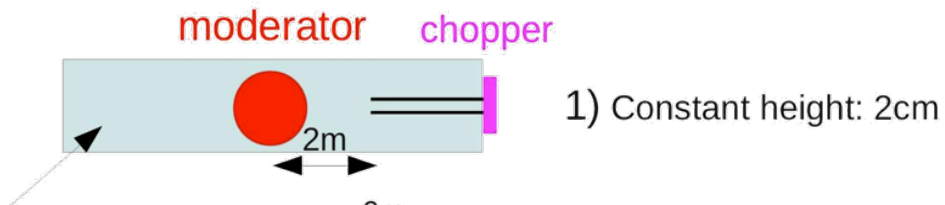

THOR M. Strobl

Simulations by Daniil Nekrassov

Constant 2 cm high but wide guide, well suited to profit from pancake

GAINS: