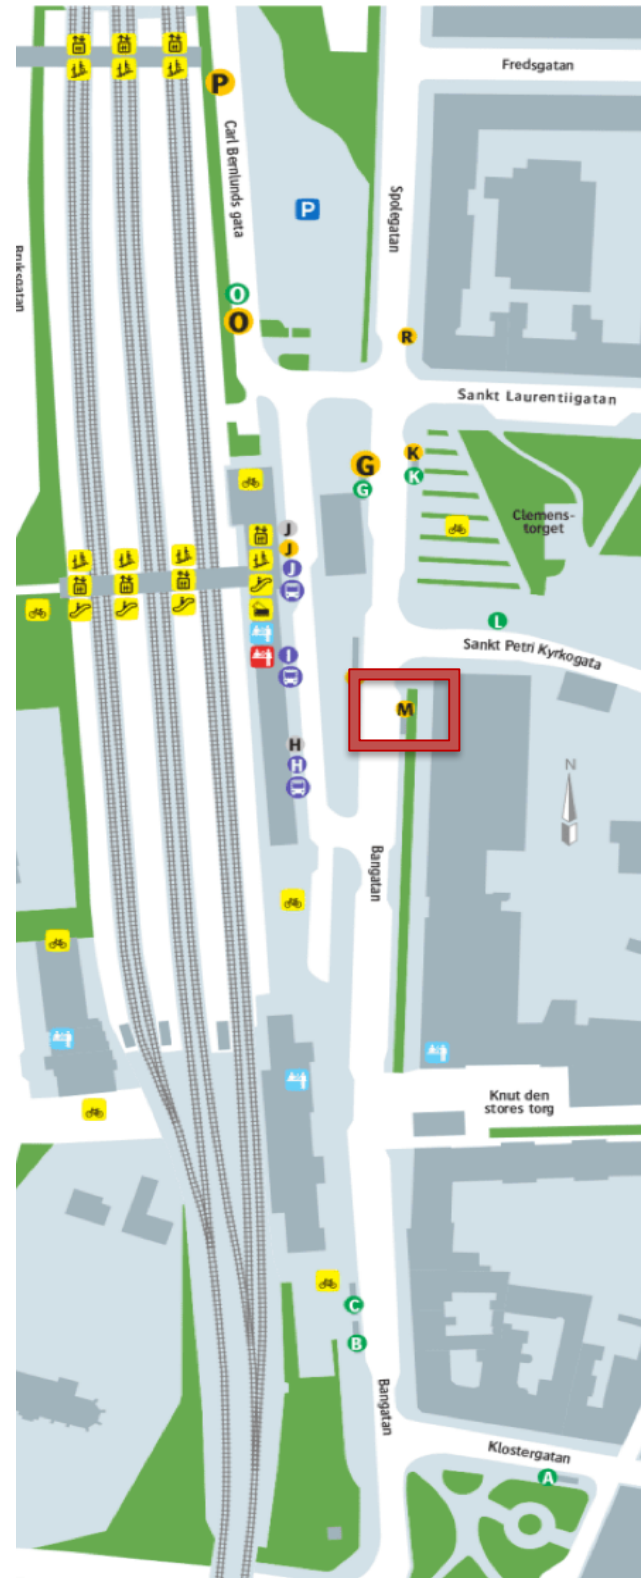

To get to Lund, board any train at Platform 1 (Common final destinations stopping at Lund Central Station include Göteborg, Kalmar, Helsingborg, Kristianstad, and Karlskrona). Trains run typically every 20 minutes, with longer intervals overnight. *Train tickets include bus connection within Lund.*

## Directions to the ESS Construction Site in Lund

The ESS Construction Site address is Odarslövsvägen 113, 225 92 Lund.

The bus company is Thells. The company name is clearly marked on the side of the bus.

Pick up and drop off points are listed below:

Date	Time	Location
Sept 5	08:15	Lund Central Station (Bus stop M)
	08:25	Ideon Science Park (Scheelevägen 17)
	08:45	ESS (Odarslövsvägen 113)
Sept 5	17:45	ESS (Odarslövsvägen 113)
	17:55	Ideon Science Park (Scheelevägen 17)
	18:15	Lund Central Station
Sept 6	08:15	Lund Central Station (Bus stop M)
	08:25	Ideon Science Park (Scheelevägen 17)
	08:45	ESS (Odarslövsvägen 113)
Sept 6	18:00	ESS (Odarslövsvägen 113)
	18:10	Ideon Science Park (Scheelevägen 17)
	18:30	Lund Central Station

### Dinner venue, 04 September

The Welcome drink and Dinner will be held at VED Restaurang in Central Lund. The complete address is:  
Mårtenstorget 3  
223 51  
Lund