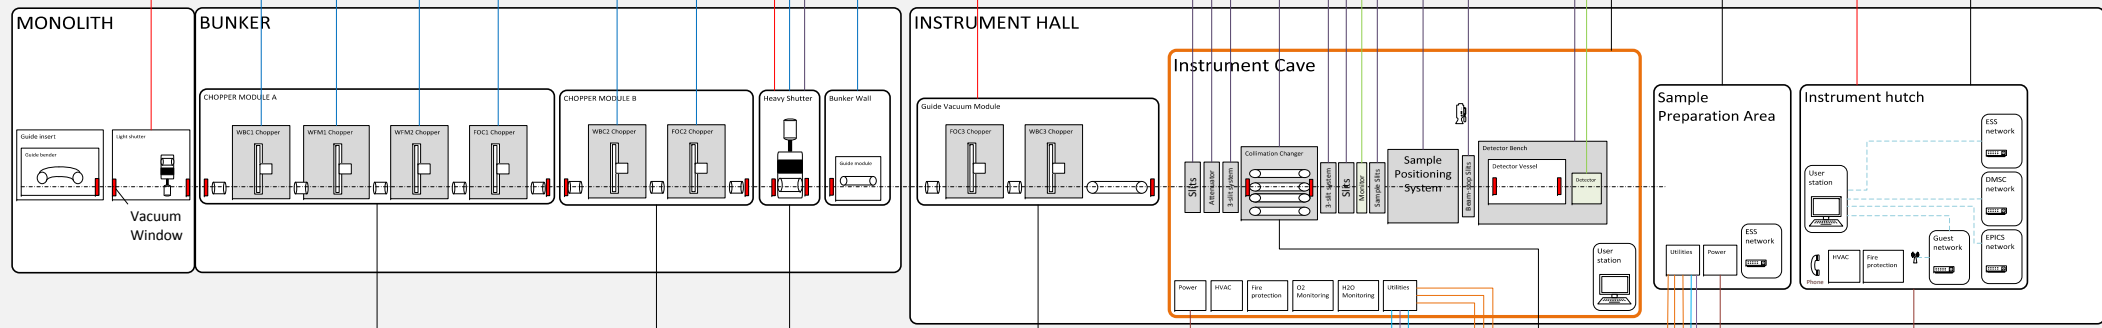

DMSC Network
EPICS Network

NETWORK LEVEL

Vacuum control rack (ICS)
Chopper Control Rack 1 (ICS, CHIC)
Chopper Control Rack 2 (ICS, CHIC)
PSS
Motion Control Rack 1 (Heavy Shutter, SRS, Attenuator, 2-Cell system, Collimator)
Motion Control Rack 2 (ICS, 1st system, 2nd system, 3rd system, Sample Positioning System, 4th system, Detector)
Detector (ICS)
Sample environment control rack
Instrument MPS

CONTROL LEVEL

PLANT LEVEL

MEDIA SUPPLY LEVEL

- Utilities supply
- O2 source
- Arg source
- He source
- Cooling water
- Compressed air source
- Industrial water